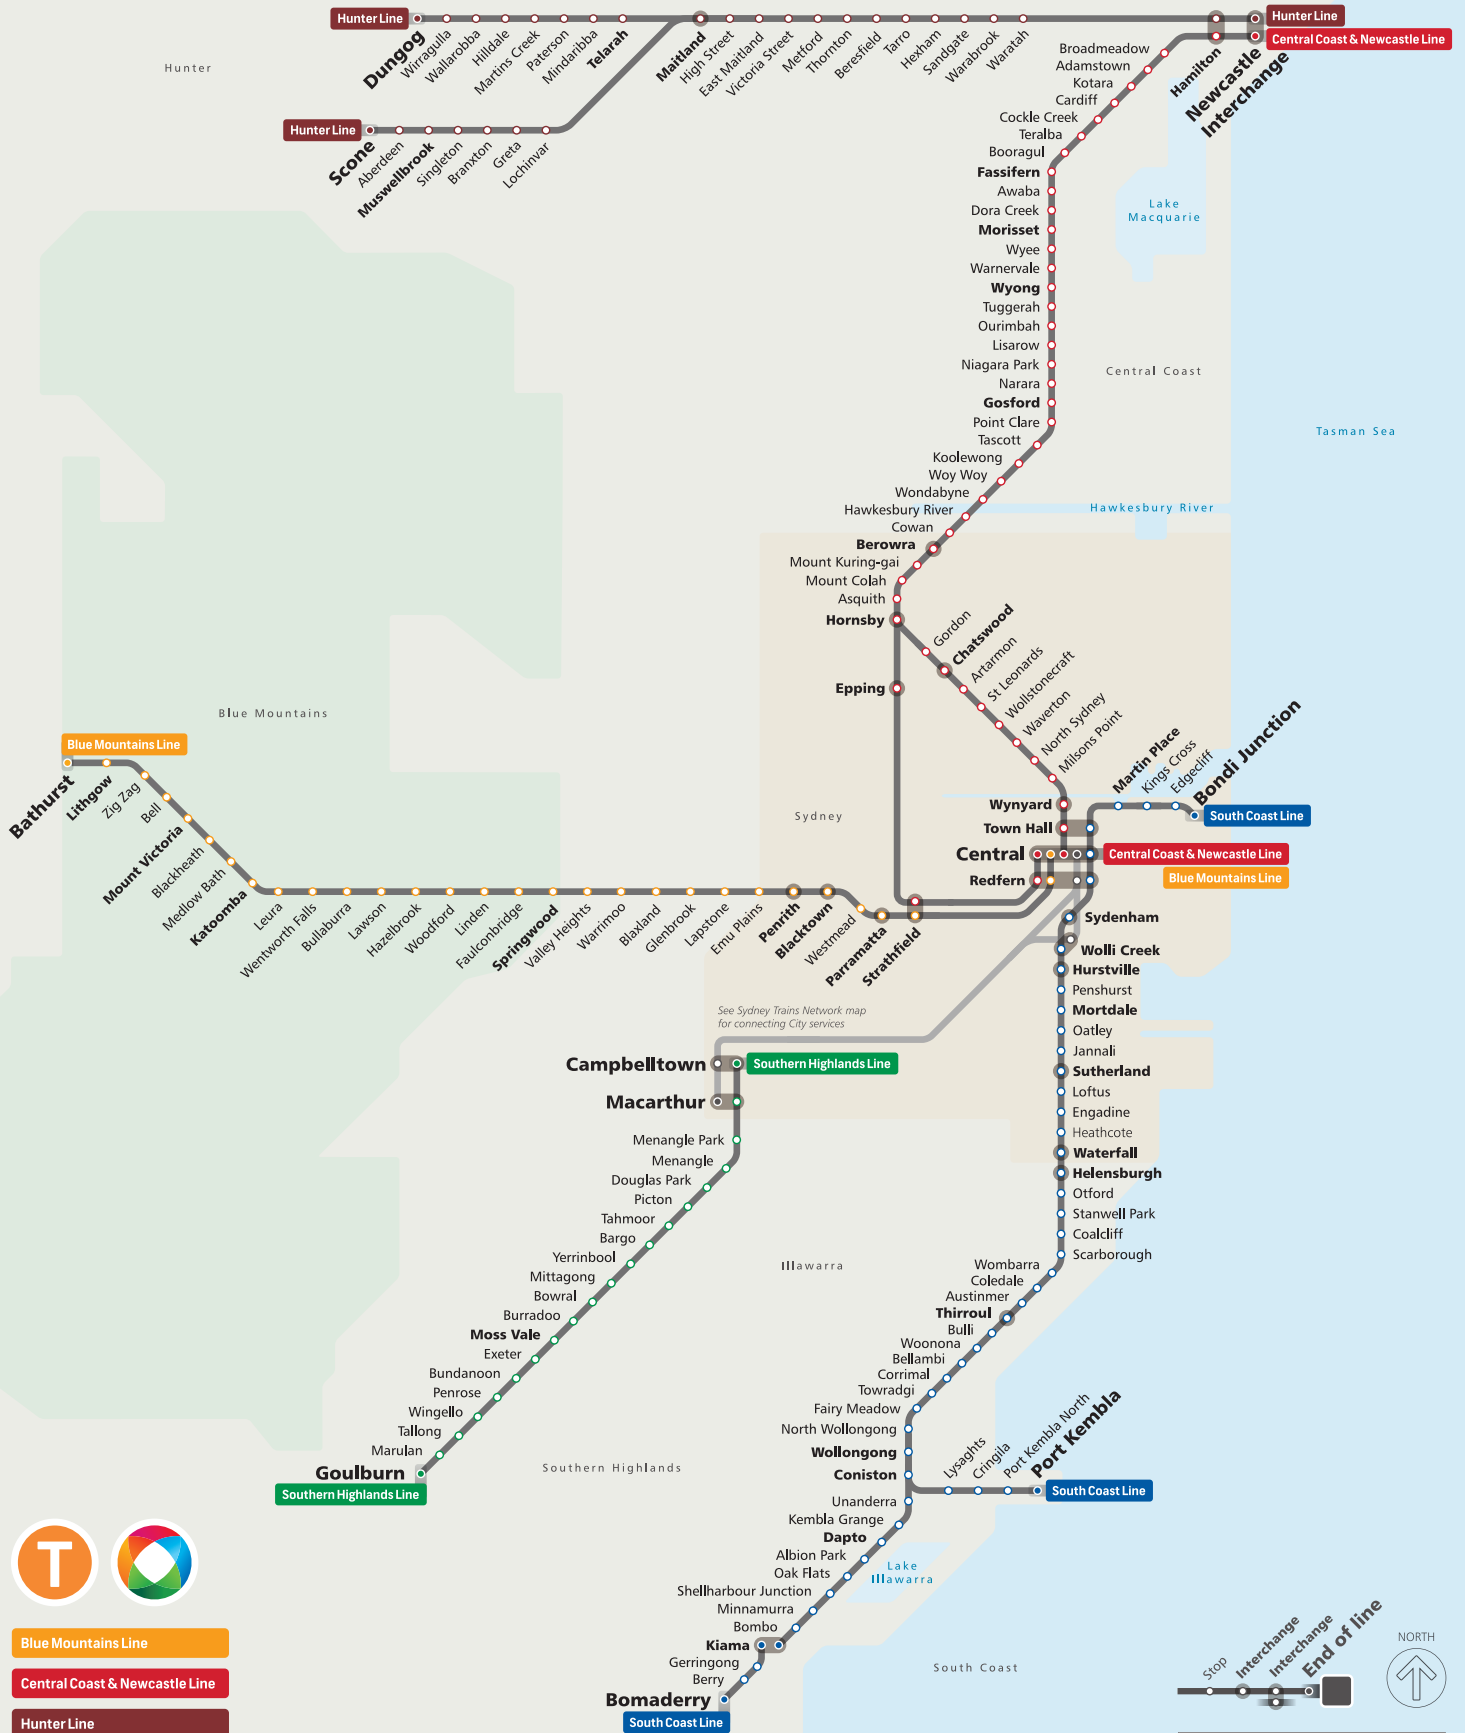

Intercity Trains Network

Check timetables and trip planners for train services and connections

Visit transportnsw.info