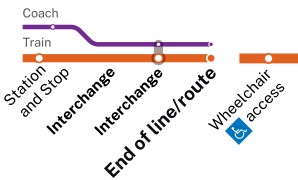

# North Coast NSW

Go directly to the timetable →

Creation date: October 2024  
Copyright © 2024 Transport for NSW

Brisbane (Roma Street)

Gold Coast

QUEENSLAND

NEW SOUTH WALES

TASMAN SEA