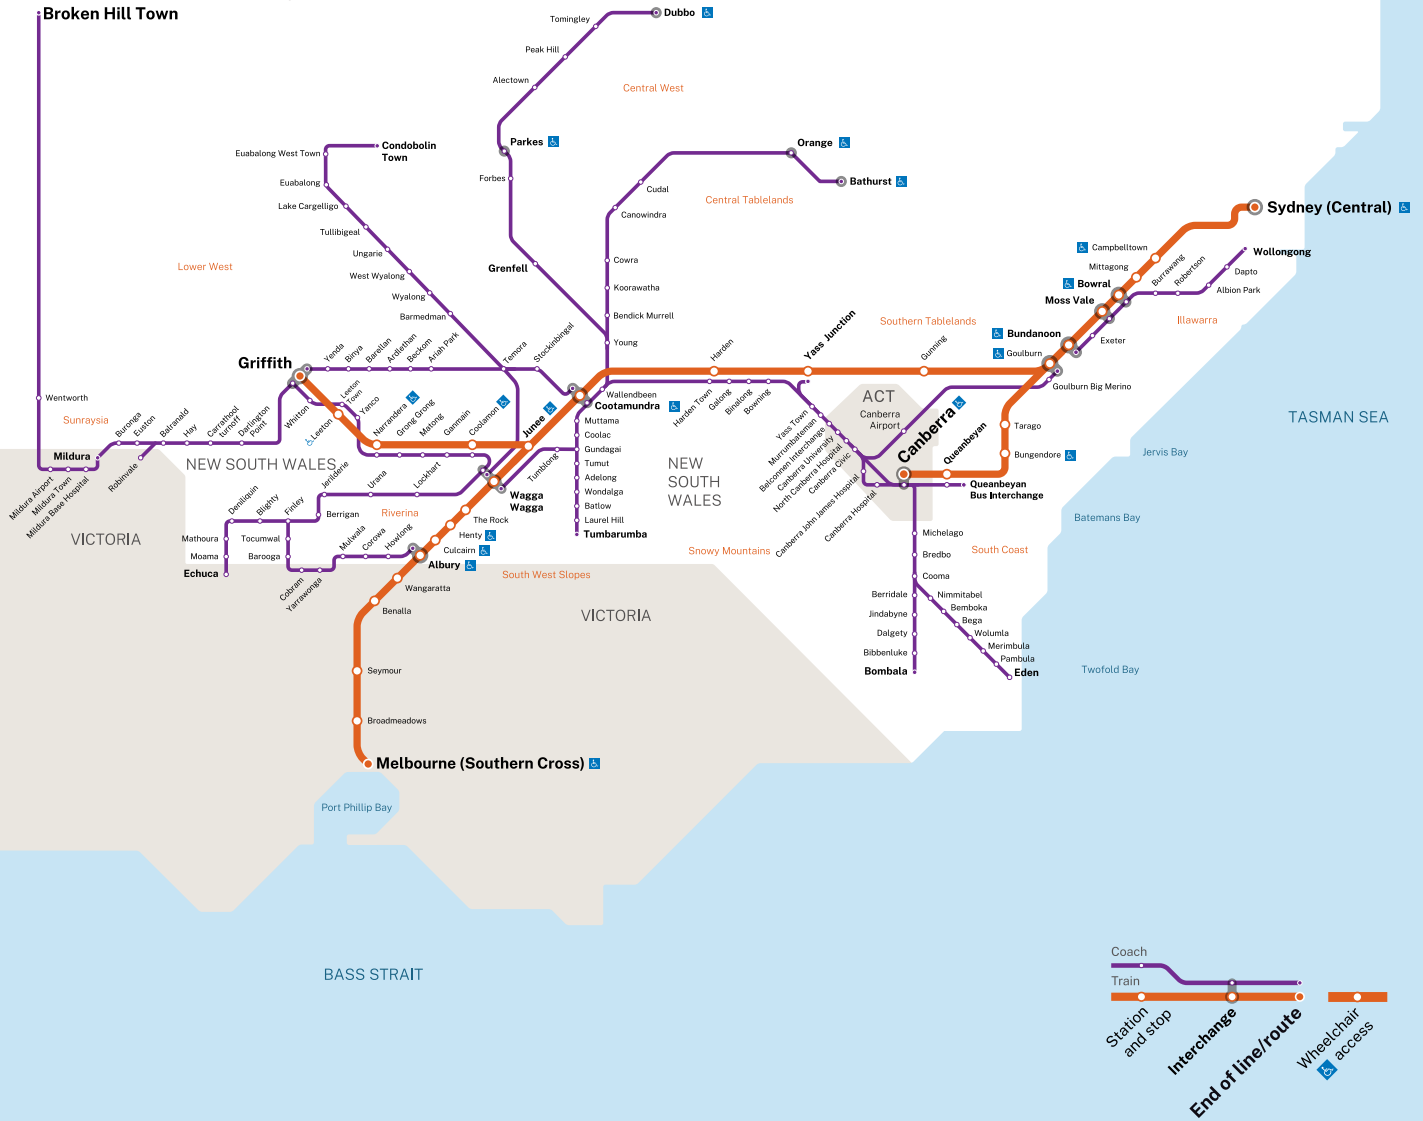

## Southern NSW

### **Train and coach booked seat services regional timetable**

Includes Albury, Canberra, Cootamundra, Echuca,  
Goulburn, Griffith, Melbourne and Wagga Wagga