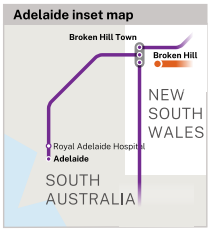

Western NSW

Train and coach booked seat services regional timetable

Includes Bathurst, Bourke, Broken Hill, Dubbo,
Lightning Ridge, Orange and Parkes

QUEENSLAND

NEW SOUTH WALES

TASMAN SEA

Contacts

To plan your trip, find service information, make cancellations or for general enquiries, visit transportsw.info/regional.

			
Brewarrina	Lightning Ridge	Bourke	Brewarrina
Tue/Thu/Fri/Sun	Daily	Wed	Wed
517	513	523	525

CST = Central Standard Time

Broken Hill – Bourke – Brewarrina – Coolabah
– Lightning Ridge – Dubbo – Sydney (Central)