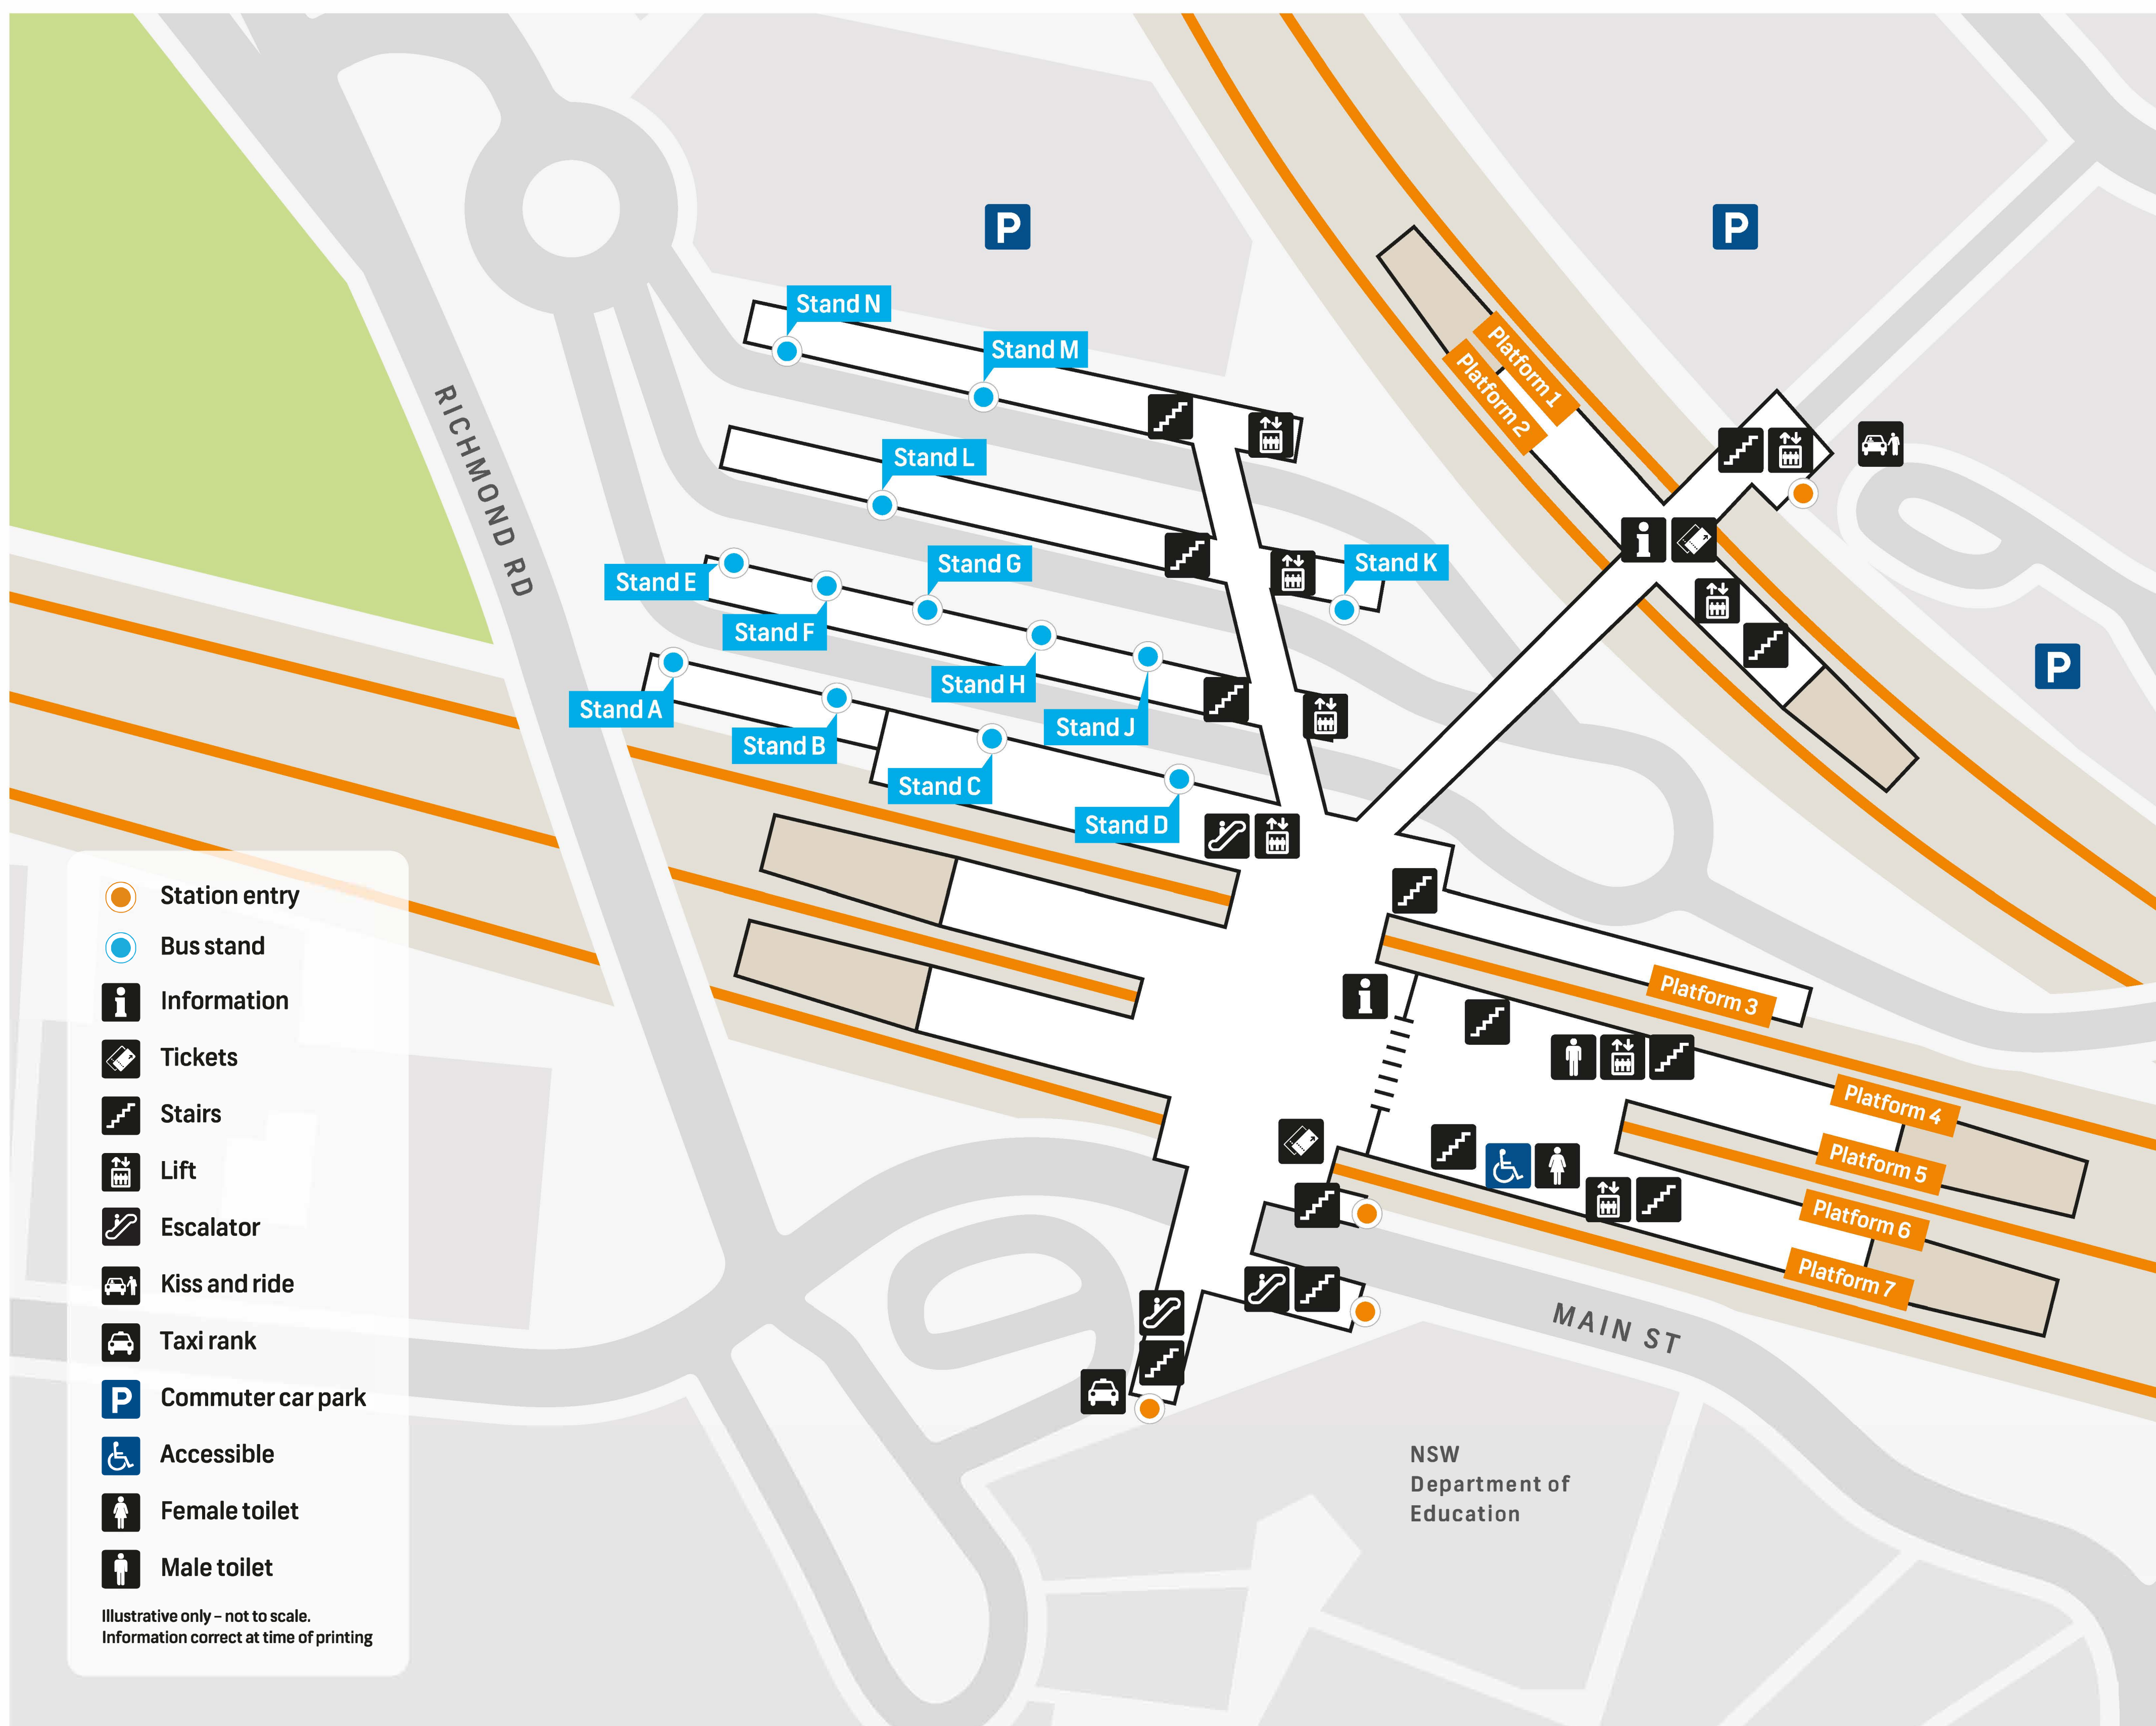

Blacktown Station Public Transport Map

- Station entry
- Bus stand
- Information
- Tickets
- Stairs
- Lift
- Escalator
- Kiss and ride
- Taxi rank
- Commuter car park
- Accessible
- Female toilet
- Male toilet

Illustrative only – not to scale.
Information correct at time of printing

- T** Sydney Trains
 - T1** North Shore, Northern & Western Line
 - T5** Cumberland Line
- Intercity Trains
 - Blue Mountains Line
- Regional Trains
 - Western Region

B	Stand A	Stand B	Stand C	Stand D	Stand E	Stand F	Stand G	Stand H	Stand J	Stand K	Stand L	Stand M	Stand N
	Stop no. 2148115	Stop no. 2148146	Stop no. 2148145	Stop no. 2148451	Stop no. 2148194	Stop no. 214865	Stop no. 214811	Stop no. 2148311	Stop no. 2148310	Stop no. 2148309	Stop no. 2148307	Stop no. 2148147	Stop no. 2148376
	752 Rouse Hill	753 Doonside 756 Mount Druitt	749 Marsden Park 750 Mount Druitt 751 Colebee & Marsden Park 754 Mount Druitt	705 Westpoint Blacktown 706 Westpoint Blacktown 711 Westpoint Blacktown N70 CityTown Hall	728 Mount Druitt 729 Mount Druitt	723 Mount Druitt 724 Arndell Park 726 Doonside	721 Blacktown Hospital 722 Prospect	700 Parramatta 702 Seven Hills	800 Fairfield 812 Fairfield	705 Parramatta 711 Parramatta	611 Macquarie Park 630 Macquarie Park	706 Parramatta 744 Blacktown Industrial Area S7 Parklea Garden Village T61 Parramatta T70 Bella Vista & Castle Hill T71 Kellyville & Castle Hill T72 Quakers Hill T74 Schofields & Riverstone T75 Rouse Hill & Riverstone	743 Kings Park & Kings Langley