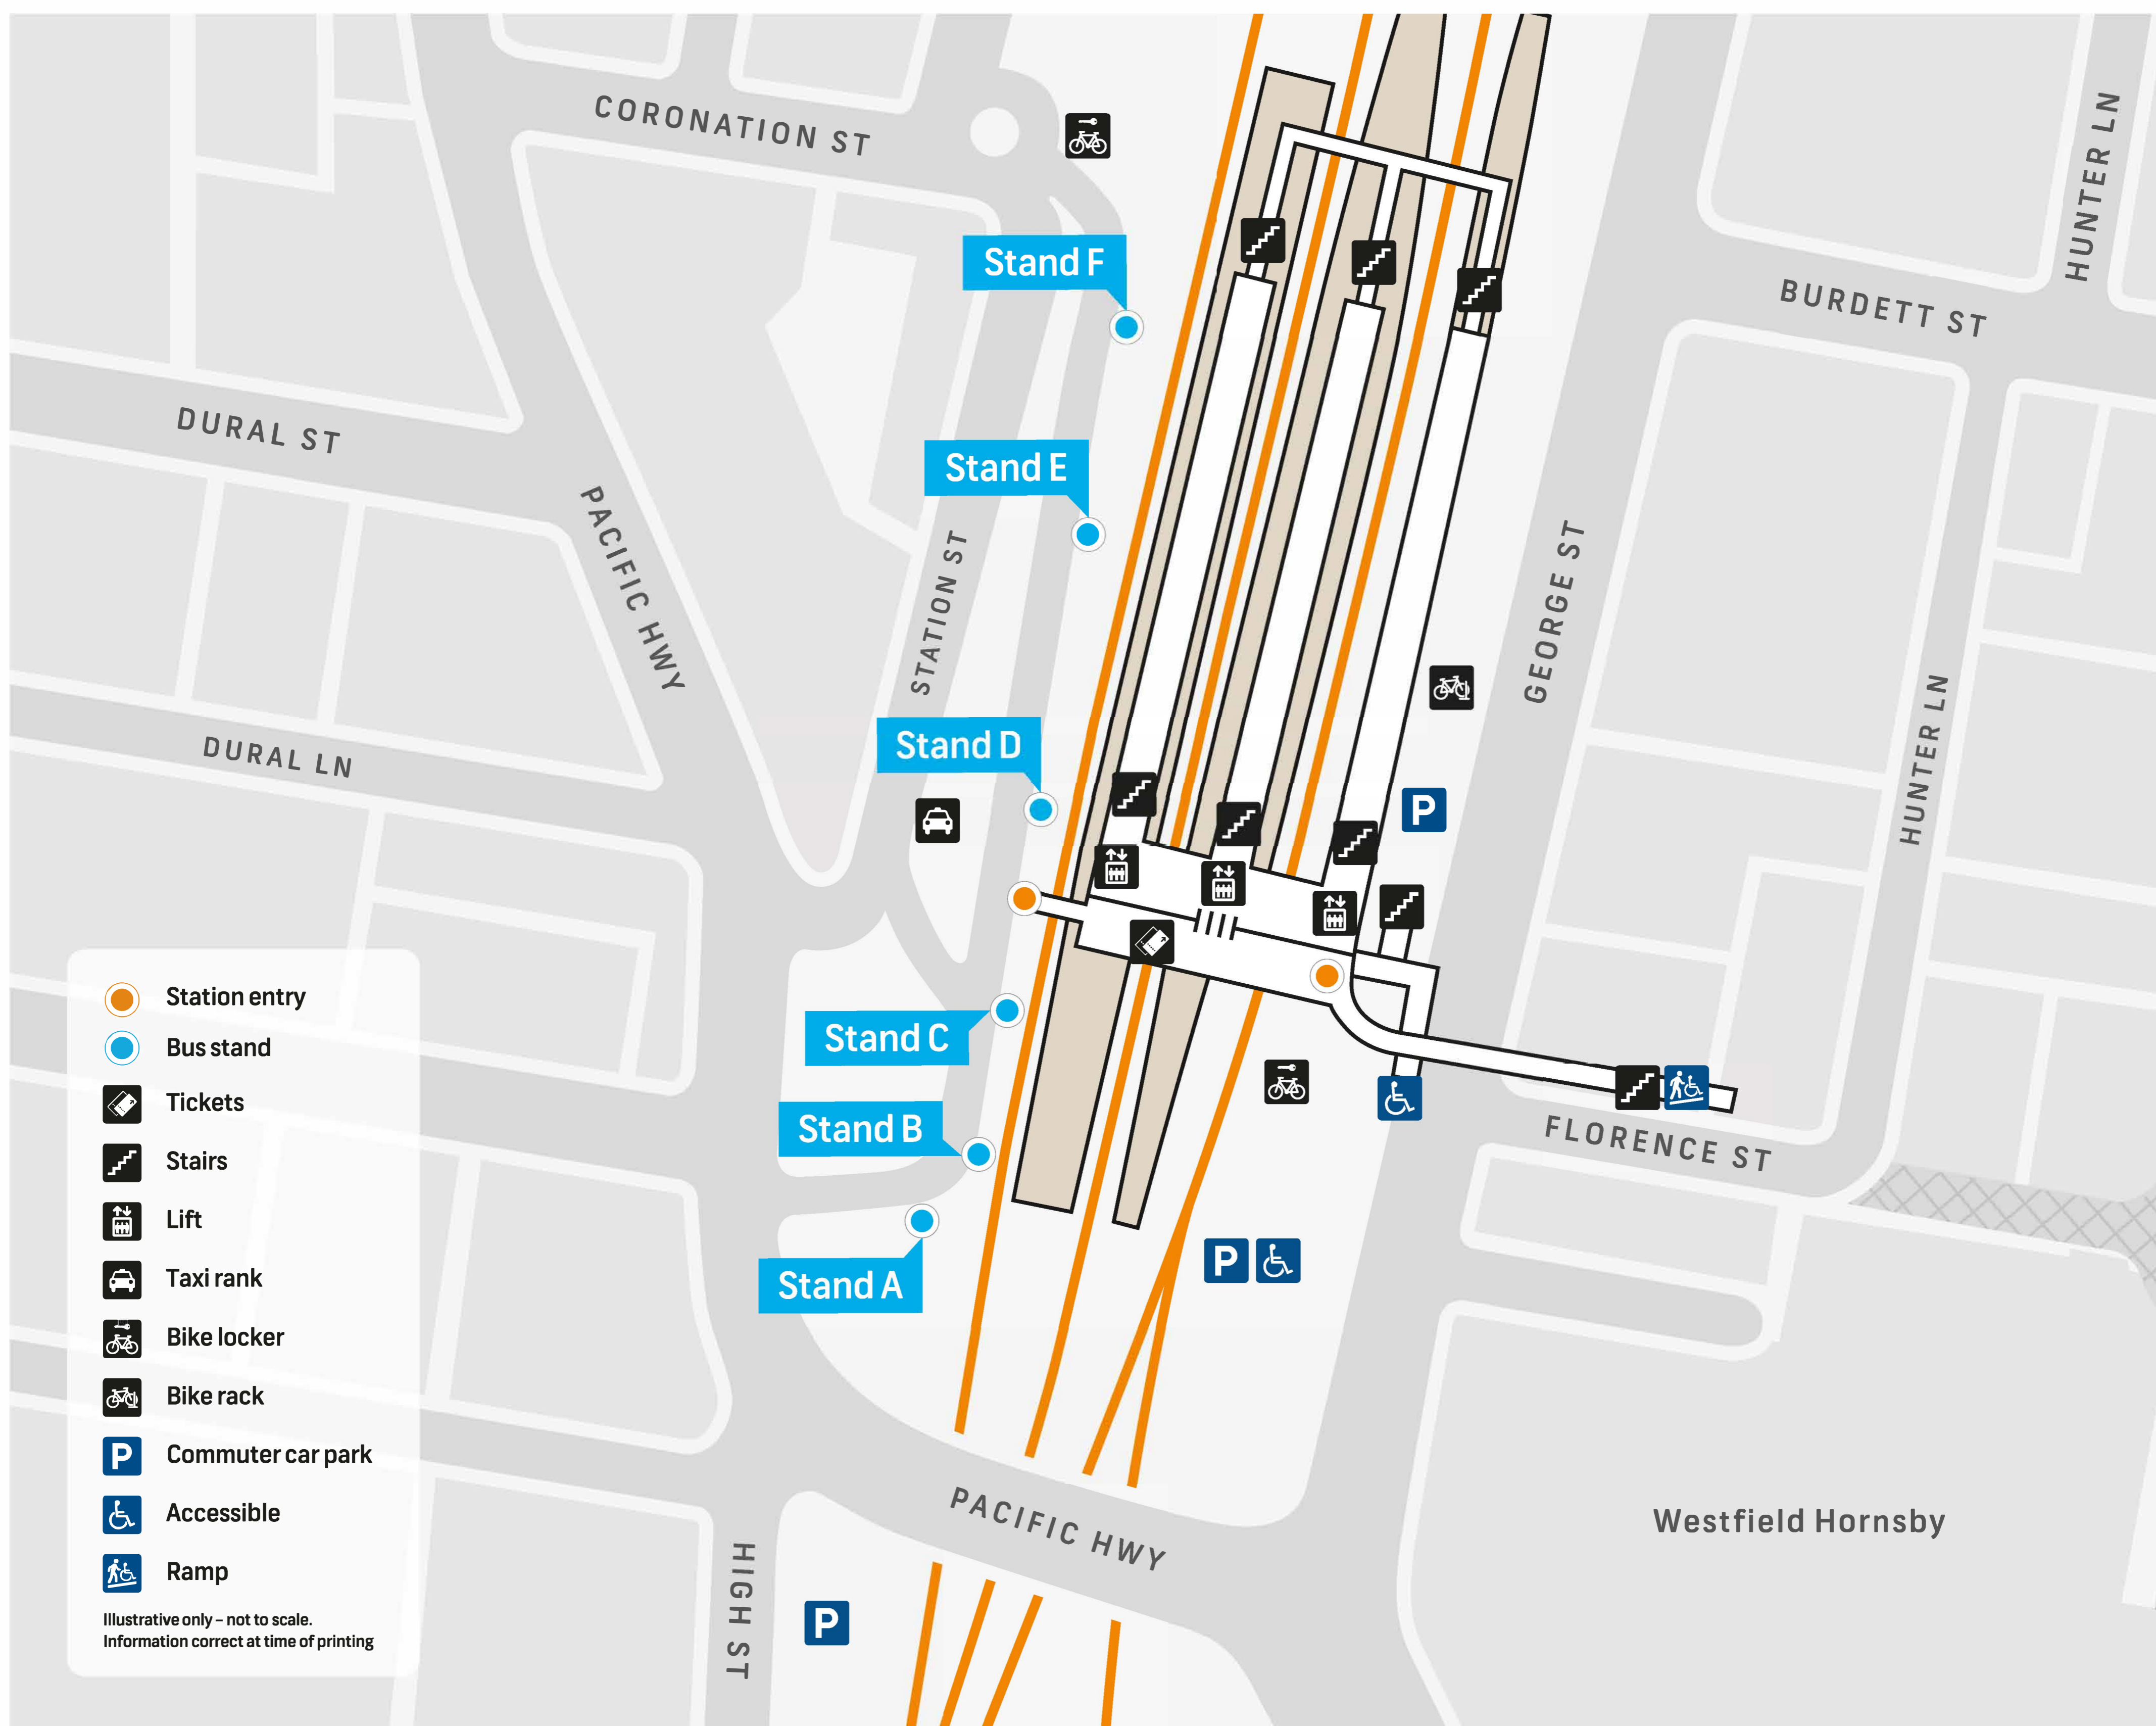

Hornsby Station

Public Transport Map

- T** Sydney Trains
 - T1** North Shore, Northern & Western Line
- I** Intercity Trains
 - Central Coast & Newcastle Line
- R** Regional Trains
 - North Western Region
 - North Coast Region

Stand A	Stand D
Stop no. 207763	Stop no. 207760
589 Sydney Adventist Hospital	587 Normanhurst
	588 Normanhurst West
Stand B	Stand E
Stop no. 207762	Stop no. 207759
575 Macquarie University	592 Brooklyn
	595 Mount Colah
Stand C	597 Berowra
Stop no. 207761	598 Asquith
594H City QVB	Stand F
596 Hornsby Heights	Stop no. 207756
N80 City Town Hall	M60 Parramatta
N90 City Town Hall	