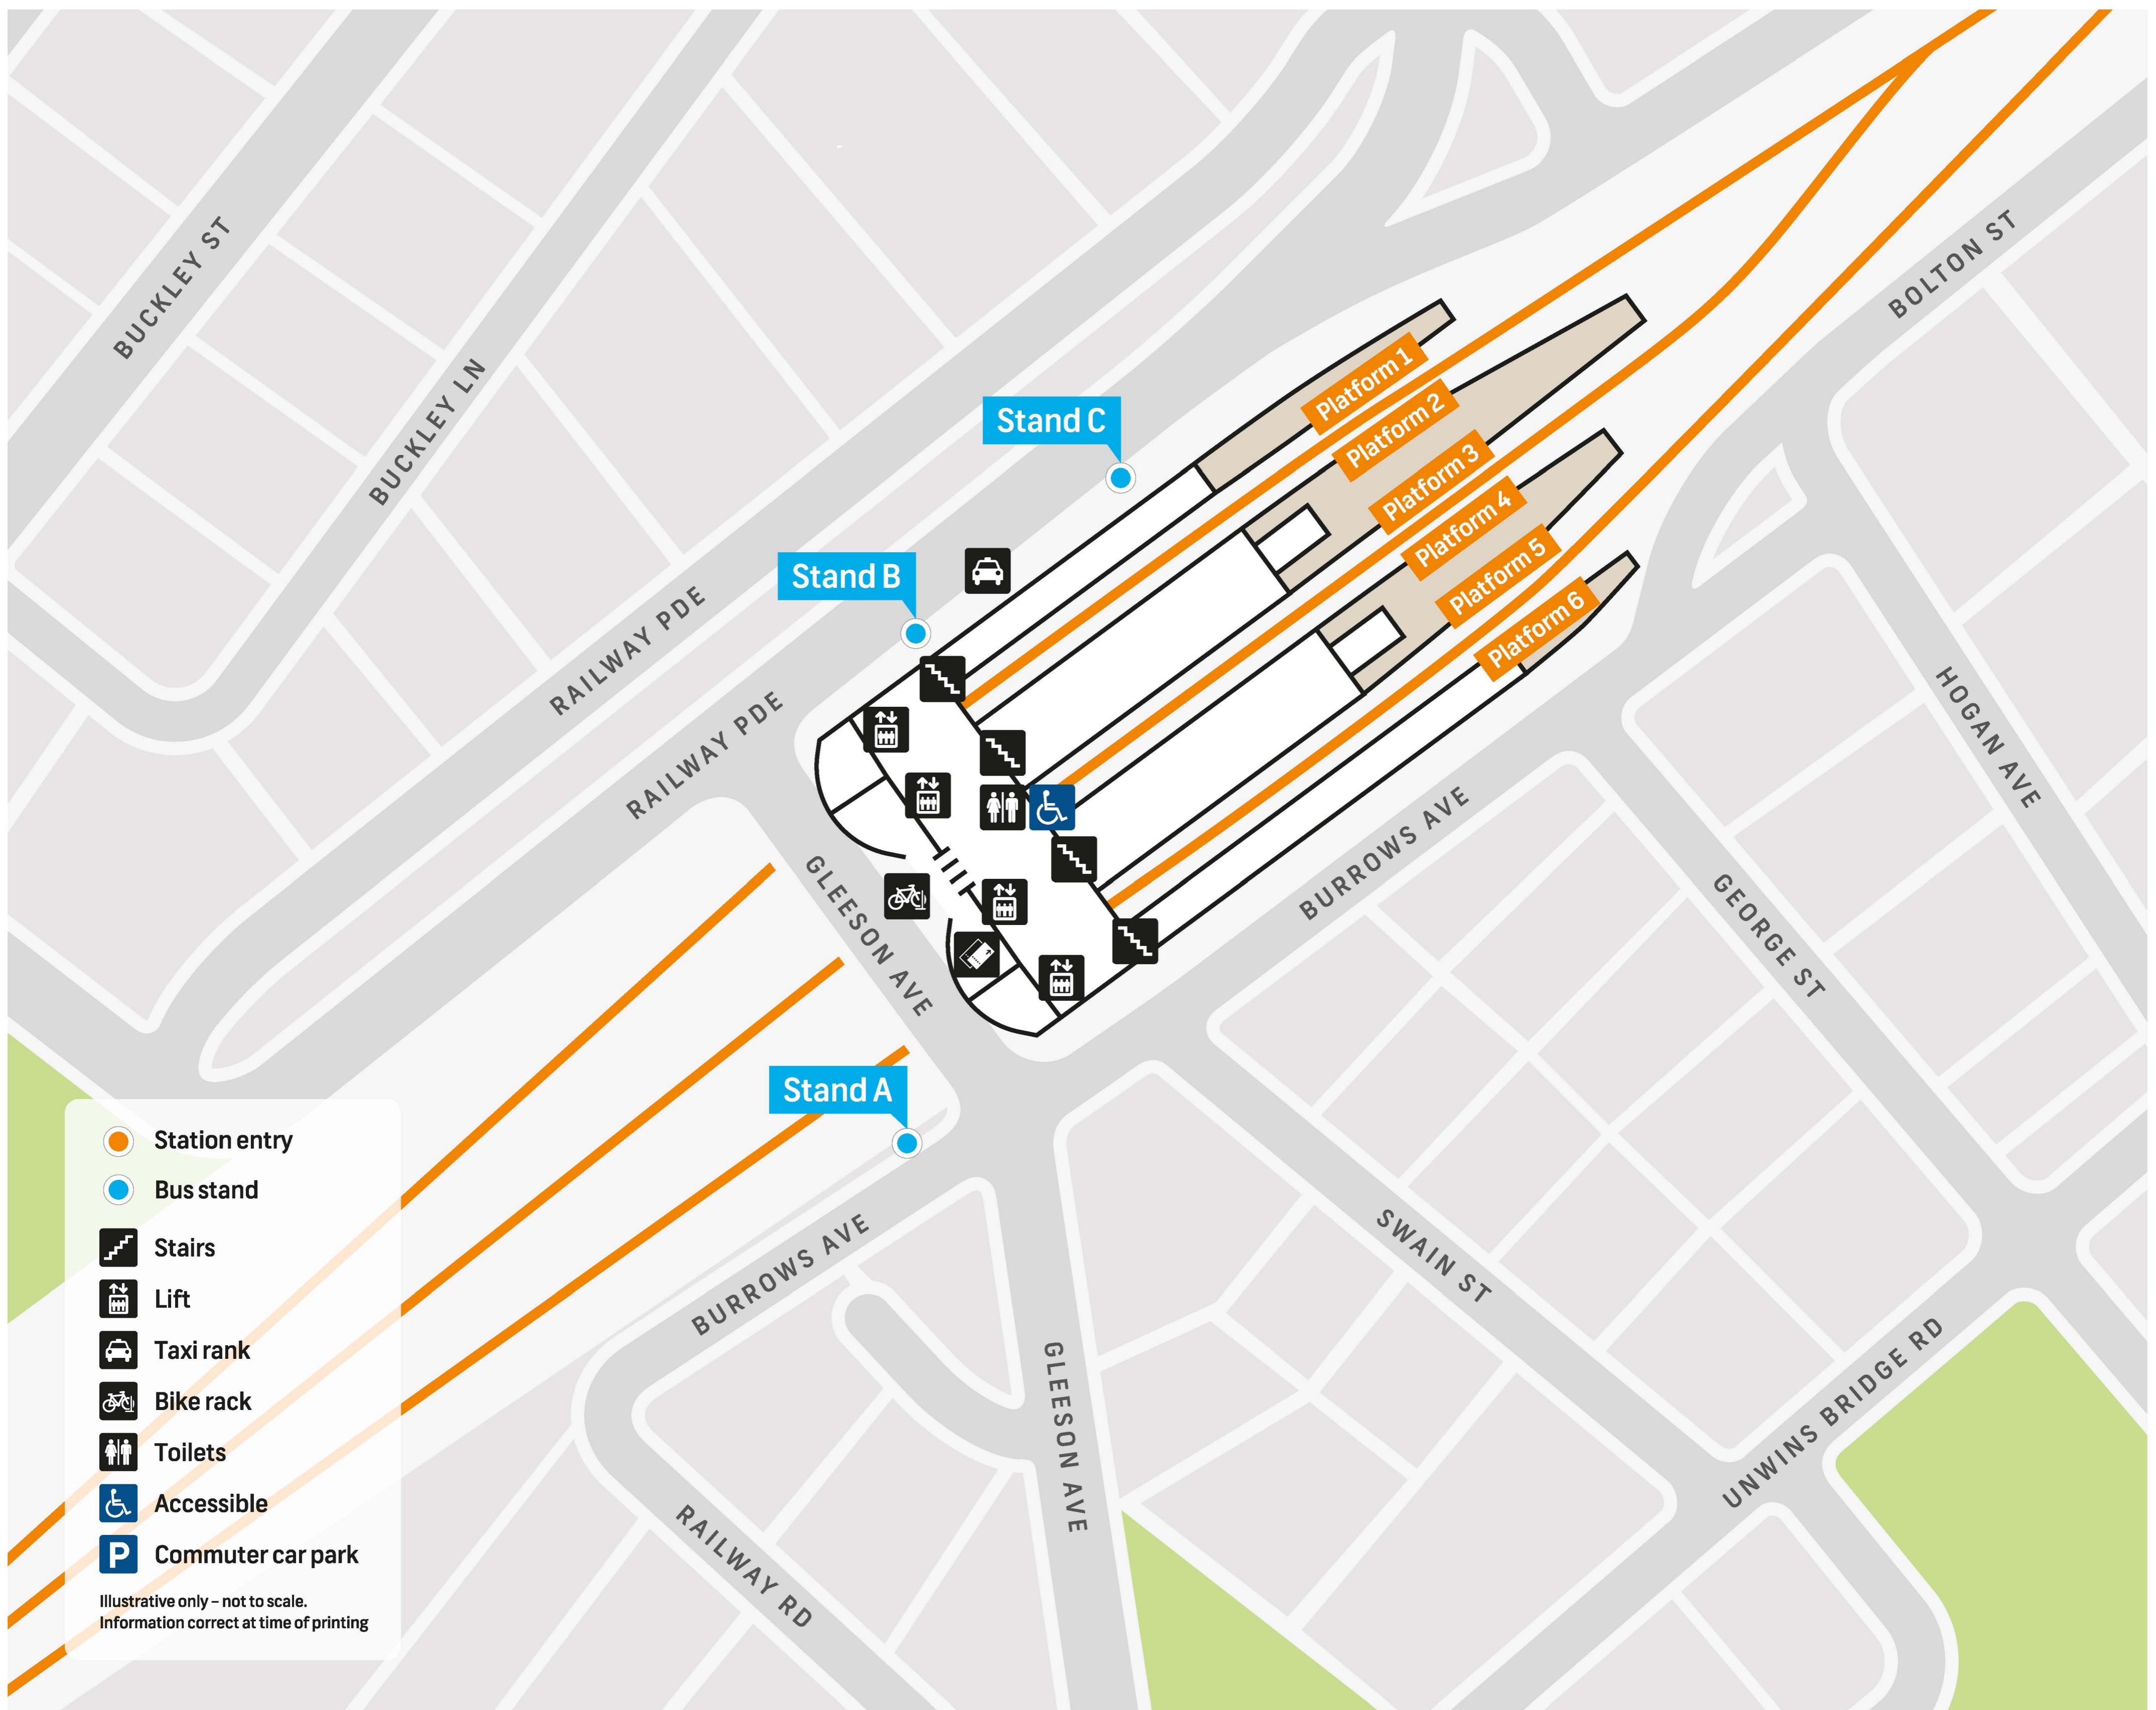

Sydenham Station Public Transport Map

- Station entry
- Bus stand
- Stairs
- Lift
- Taxi rank
- Bike rack
- Toilets
- Accessible
- Commuter car park

Illustrative only - not to scale.
Information correct at time of printing

- T** Sydney Trains
 - T2** Airport, Inner West & South Line
 - T3** Bankstown Line
 - T4** Eastern Suburbs & Illawarra Line

B Stand A

- Stop no. 204421
- 418** Burwood
 - 425** Dulwich Hill
 - M30** Spit Junction

Stand B

- Stop no. 220421
- 418** Bondi Junction
 - 425** Tempe

Stand C

- Stop no. 2204125
- Arrivals only
-
-
-
-
-
-
-
-
-
-

For more information
transportnsw.info