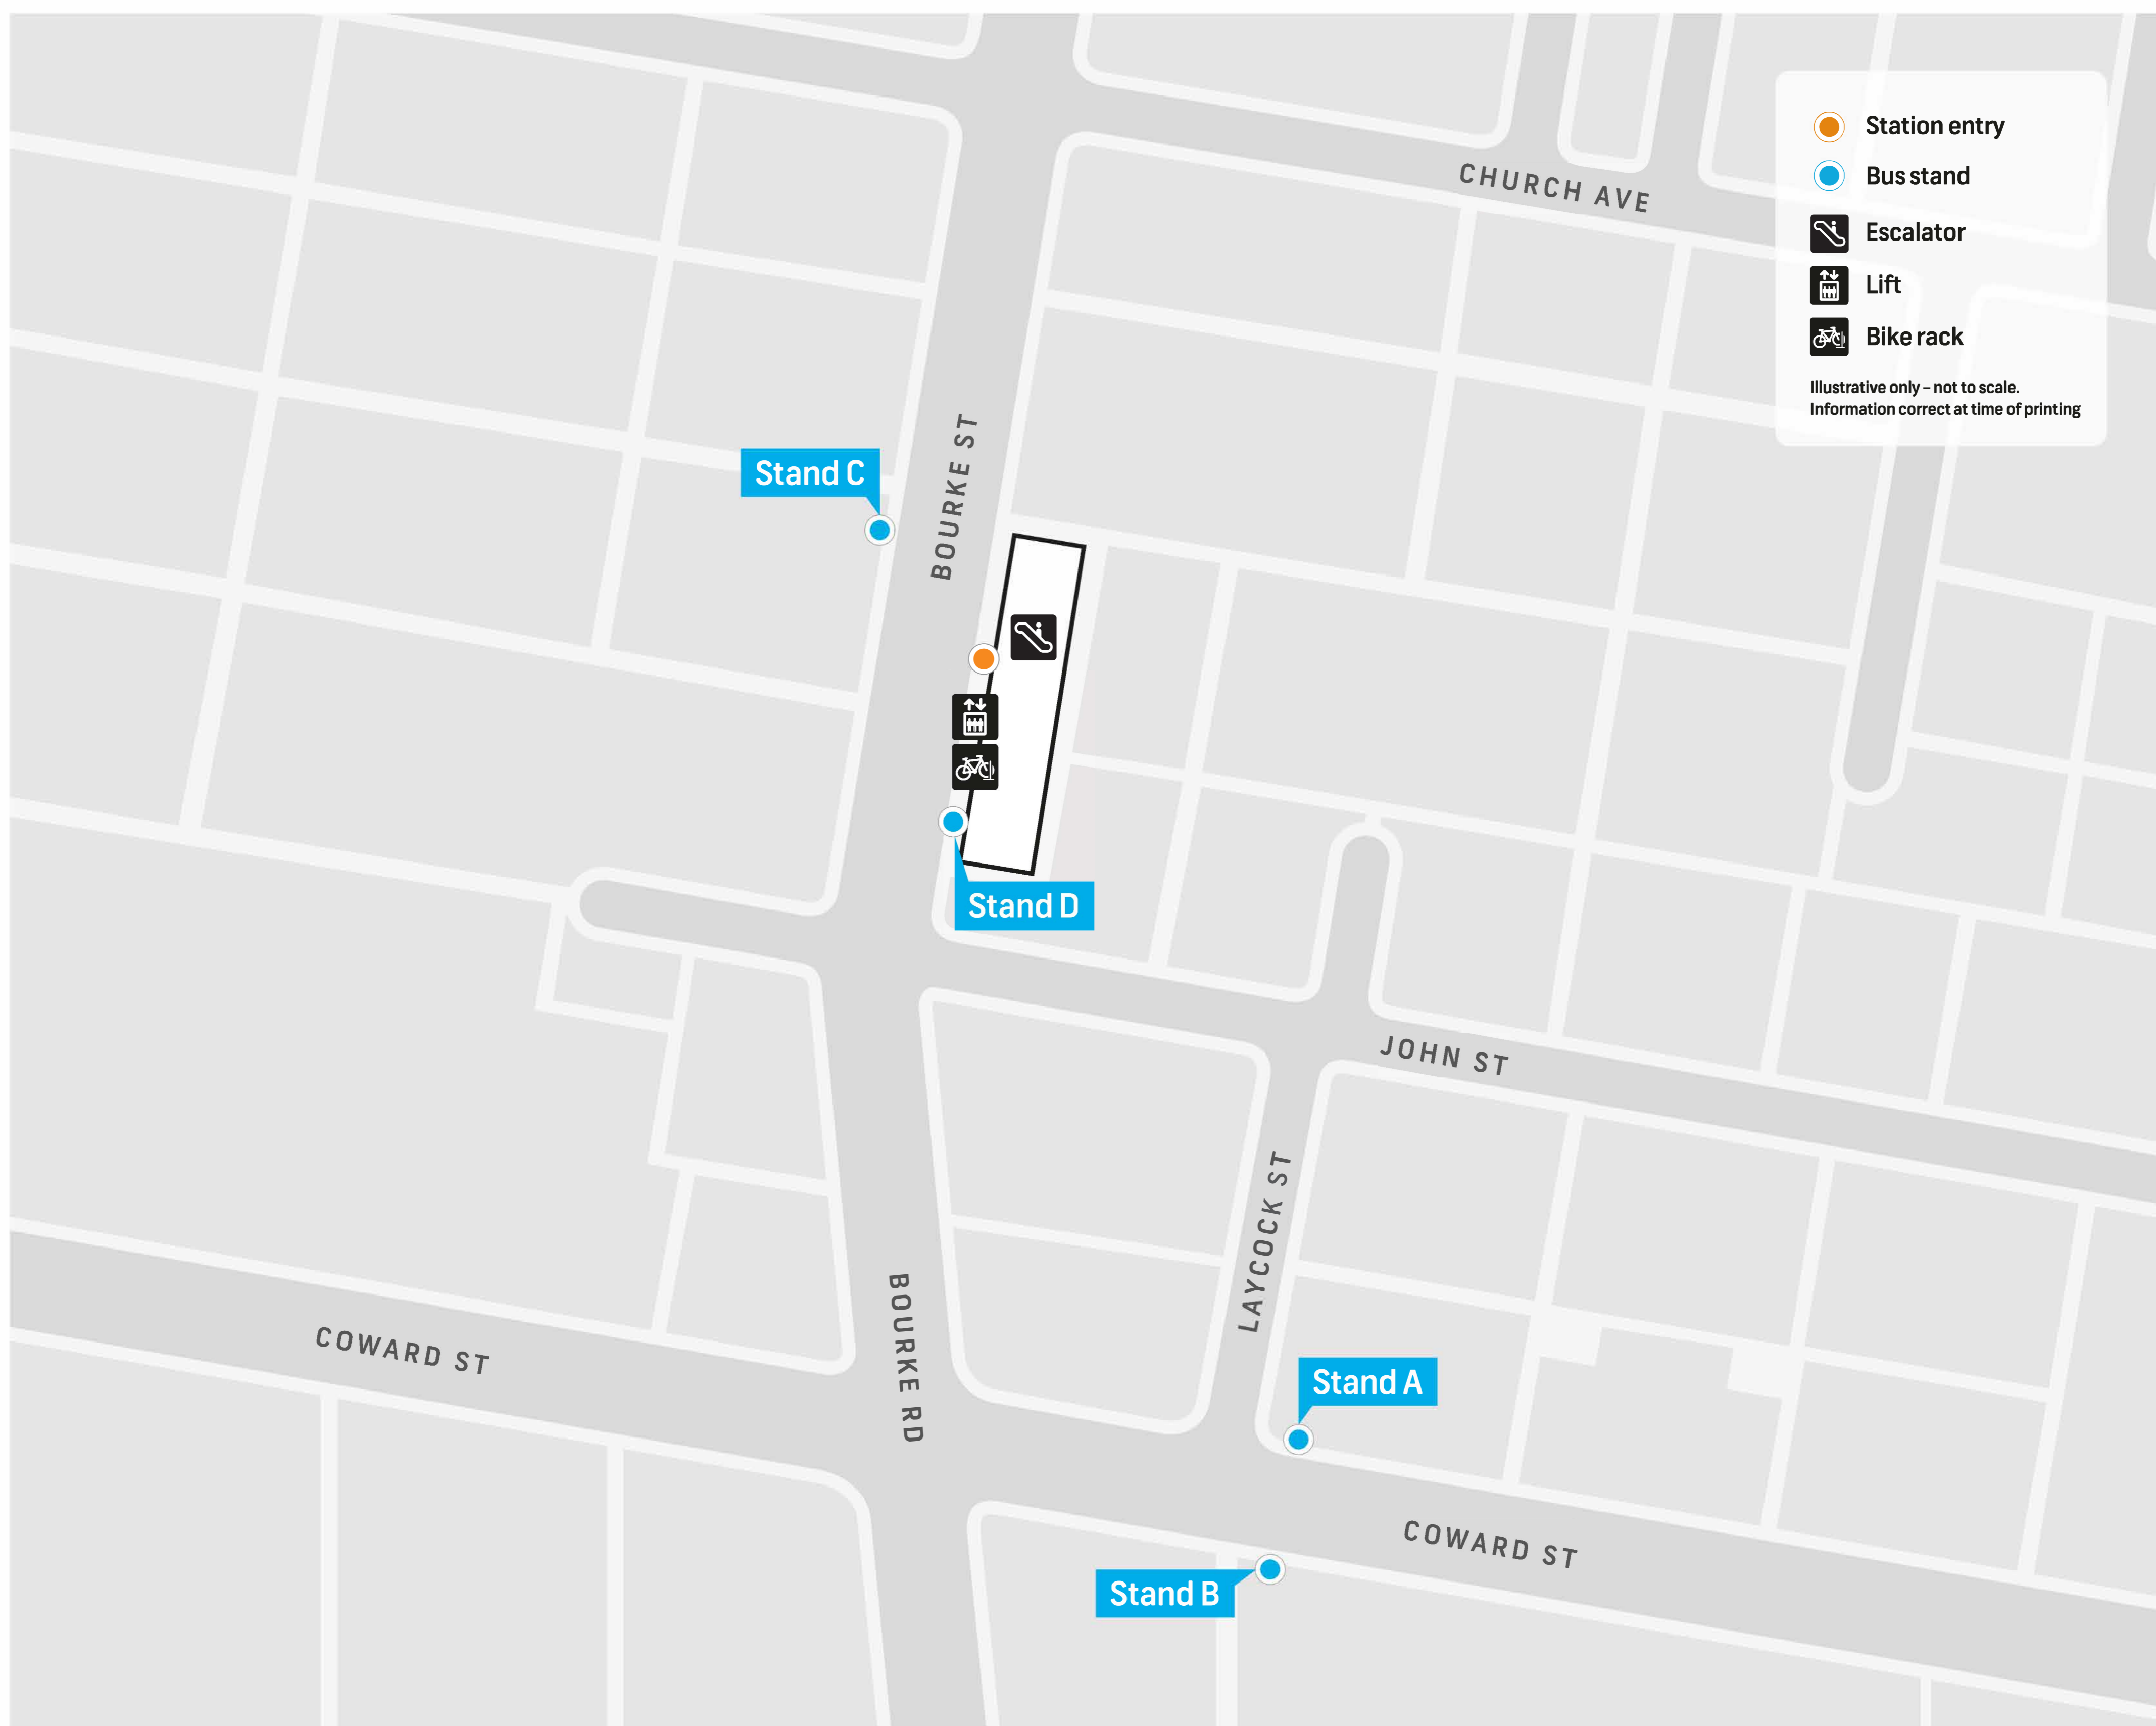

# Mascot Station Public Transport Map

**T** Sydney Trains  
**T2** Airport Line

**B** **Stand A**  
 Stop no. 2020113  
 400 Bondi Junction  
 410 Bondi Junction

**Stand B**  
 Stop no. 2020114  
 400 Burwood  
 410 Rockdale

**Stand C**  
 Stop no. 202084  
 418 Bondi Junction

**Stand D**  
 Stop no. 202085  
 418 Burwood

For more information

[transportnsw.info](http://transportnsw.info)