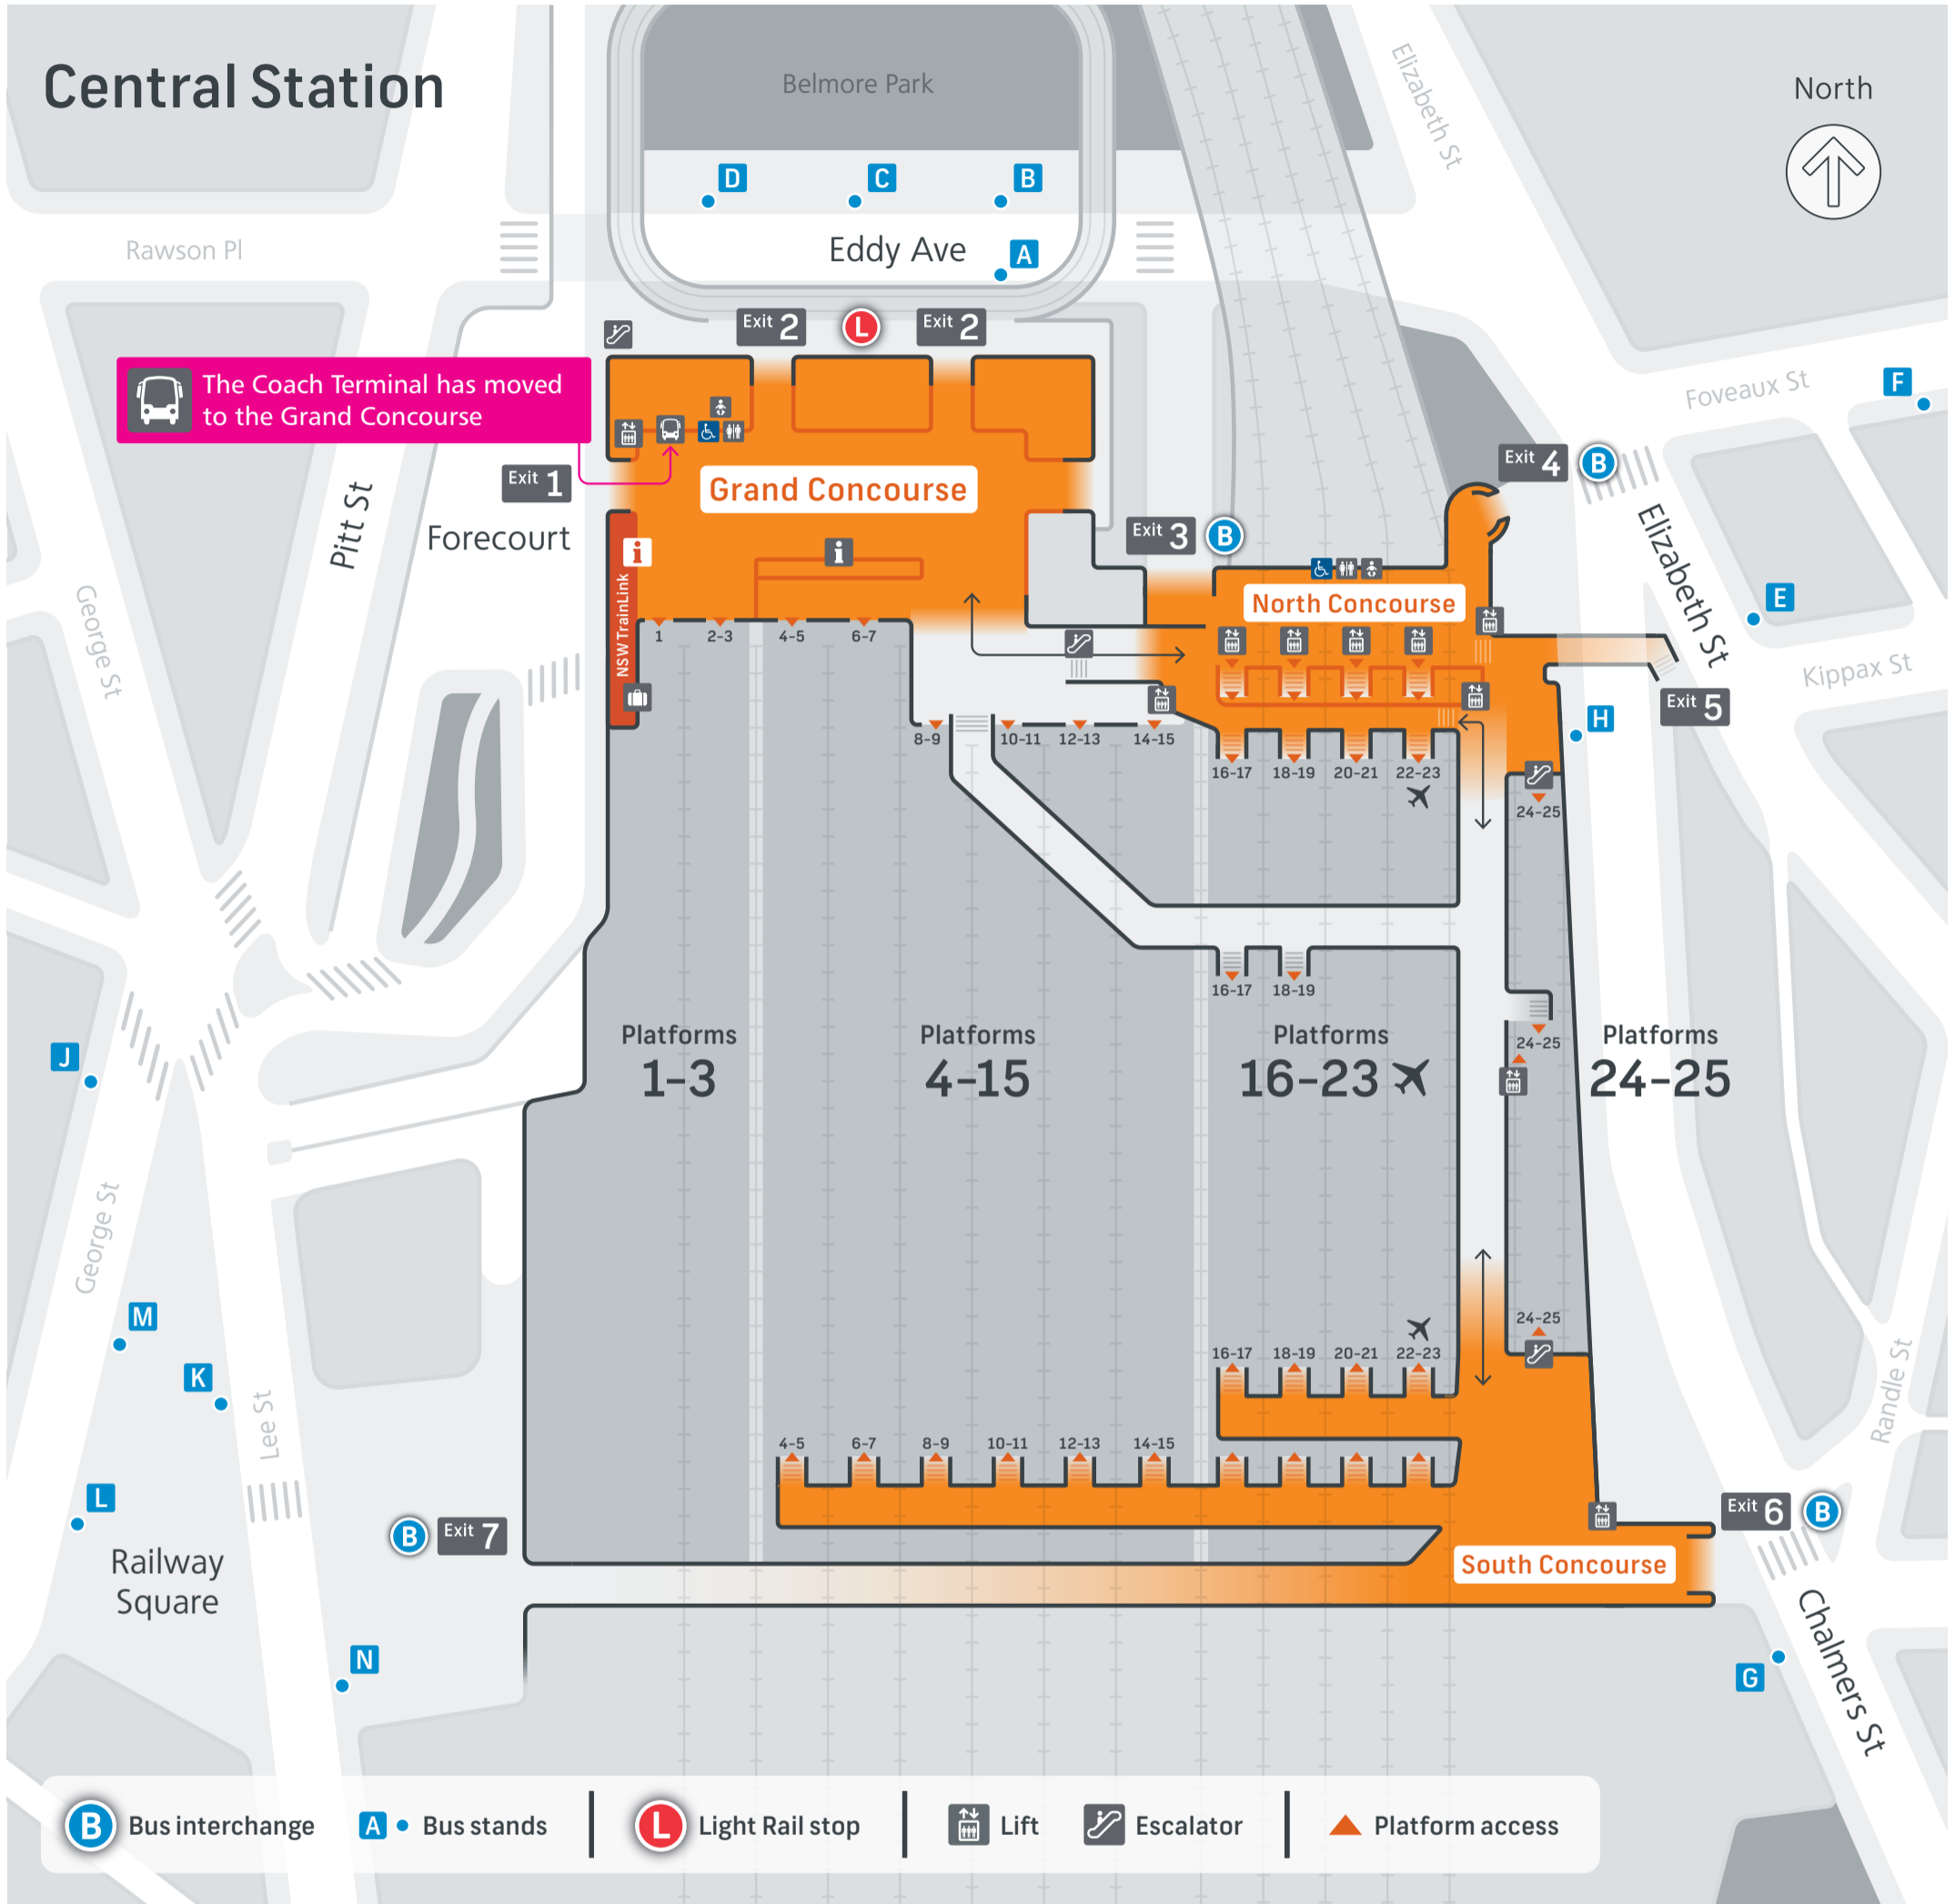

Welcome to Central

G Grand Concourse

Platforms 1-15

Regional and Intercity trains

NSW TrainLink Information

NSW TrainLink luggage collection and drop-off Platform 1

Secure luggage storage
Sydney Coach Terminal
Toilets
Transport Information

Exit 1 Forecourt

Railway Square
Coach bays
Taxis
Kiss and ride

Exit 2 Pitt St

Light Rail

N North Concourse

Platforms 16-25

Sydney trains

✈️ Trains to Airport Platform 23

Toilets

Exit 3 Eddy Ave

Buses Stands A-D

Exit 4 Elizabeth St

Buses Stands E-F
Taxis

Exit 5 Eastern Stairs

S South Concourse

Platforms 4-25

Intercity and Sydney trains

✈️ Trains to Airport Platform 23

Exit 6 Chalmers St

Buses Stands G-H

Exit 7 Railway Square

Buses Stands J-N

For more information

transportsw.info