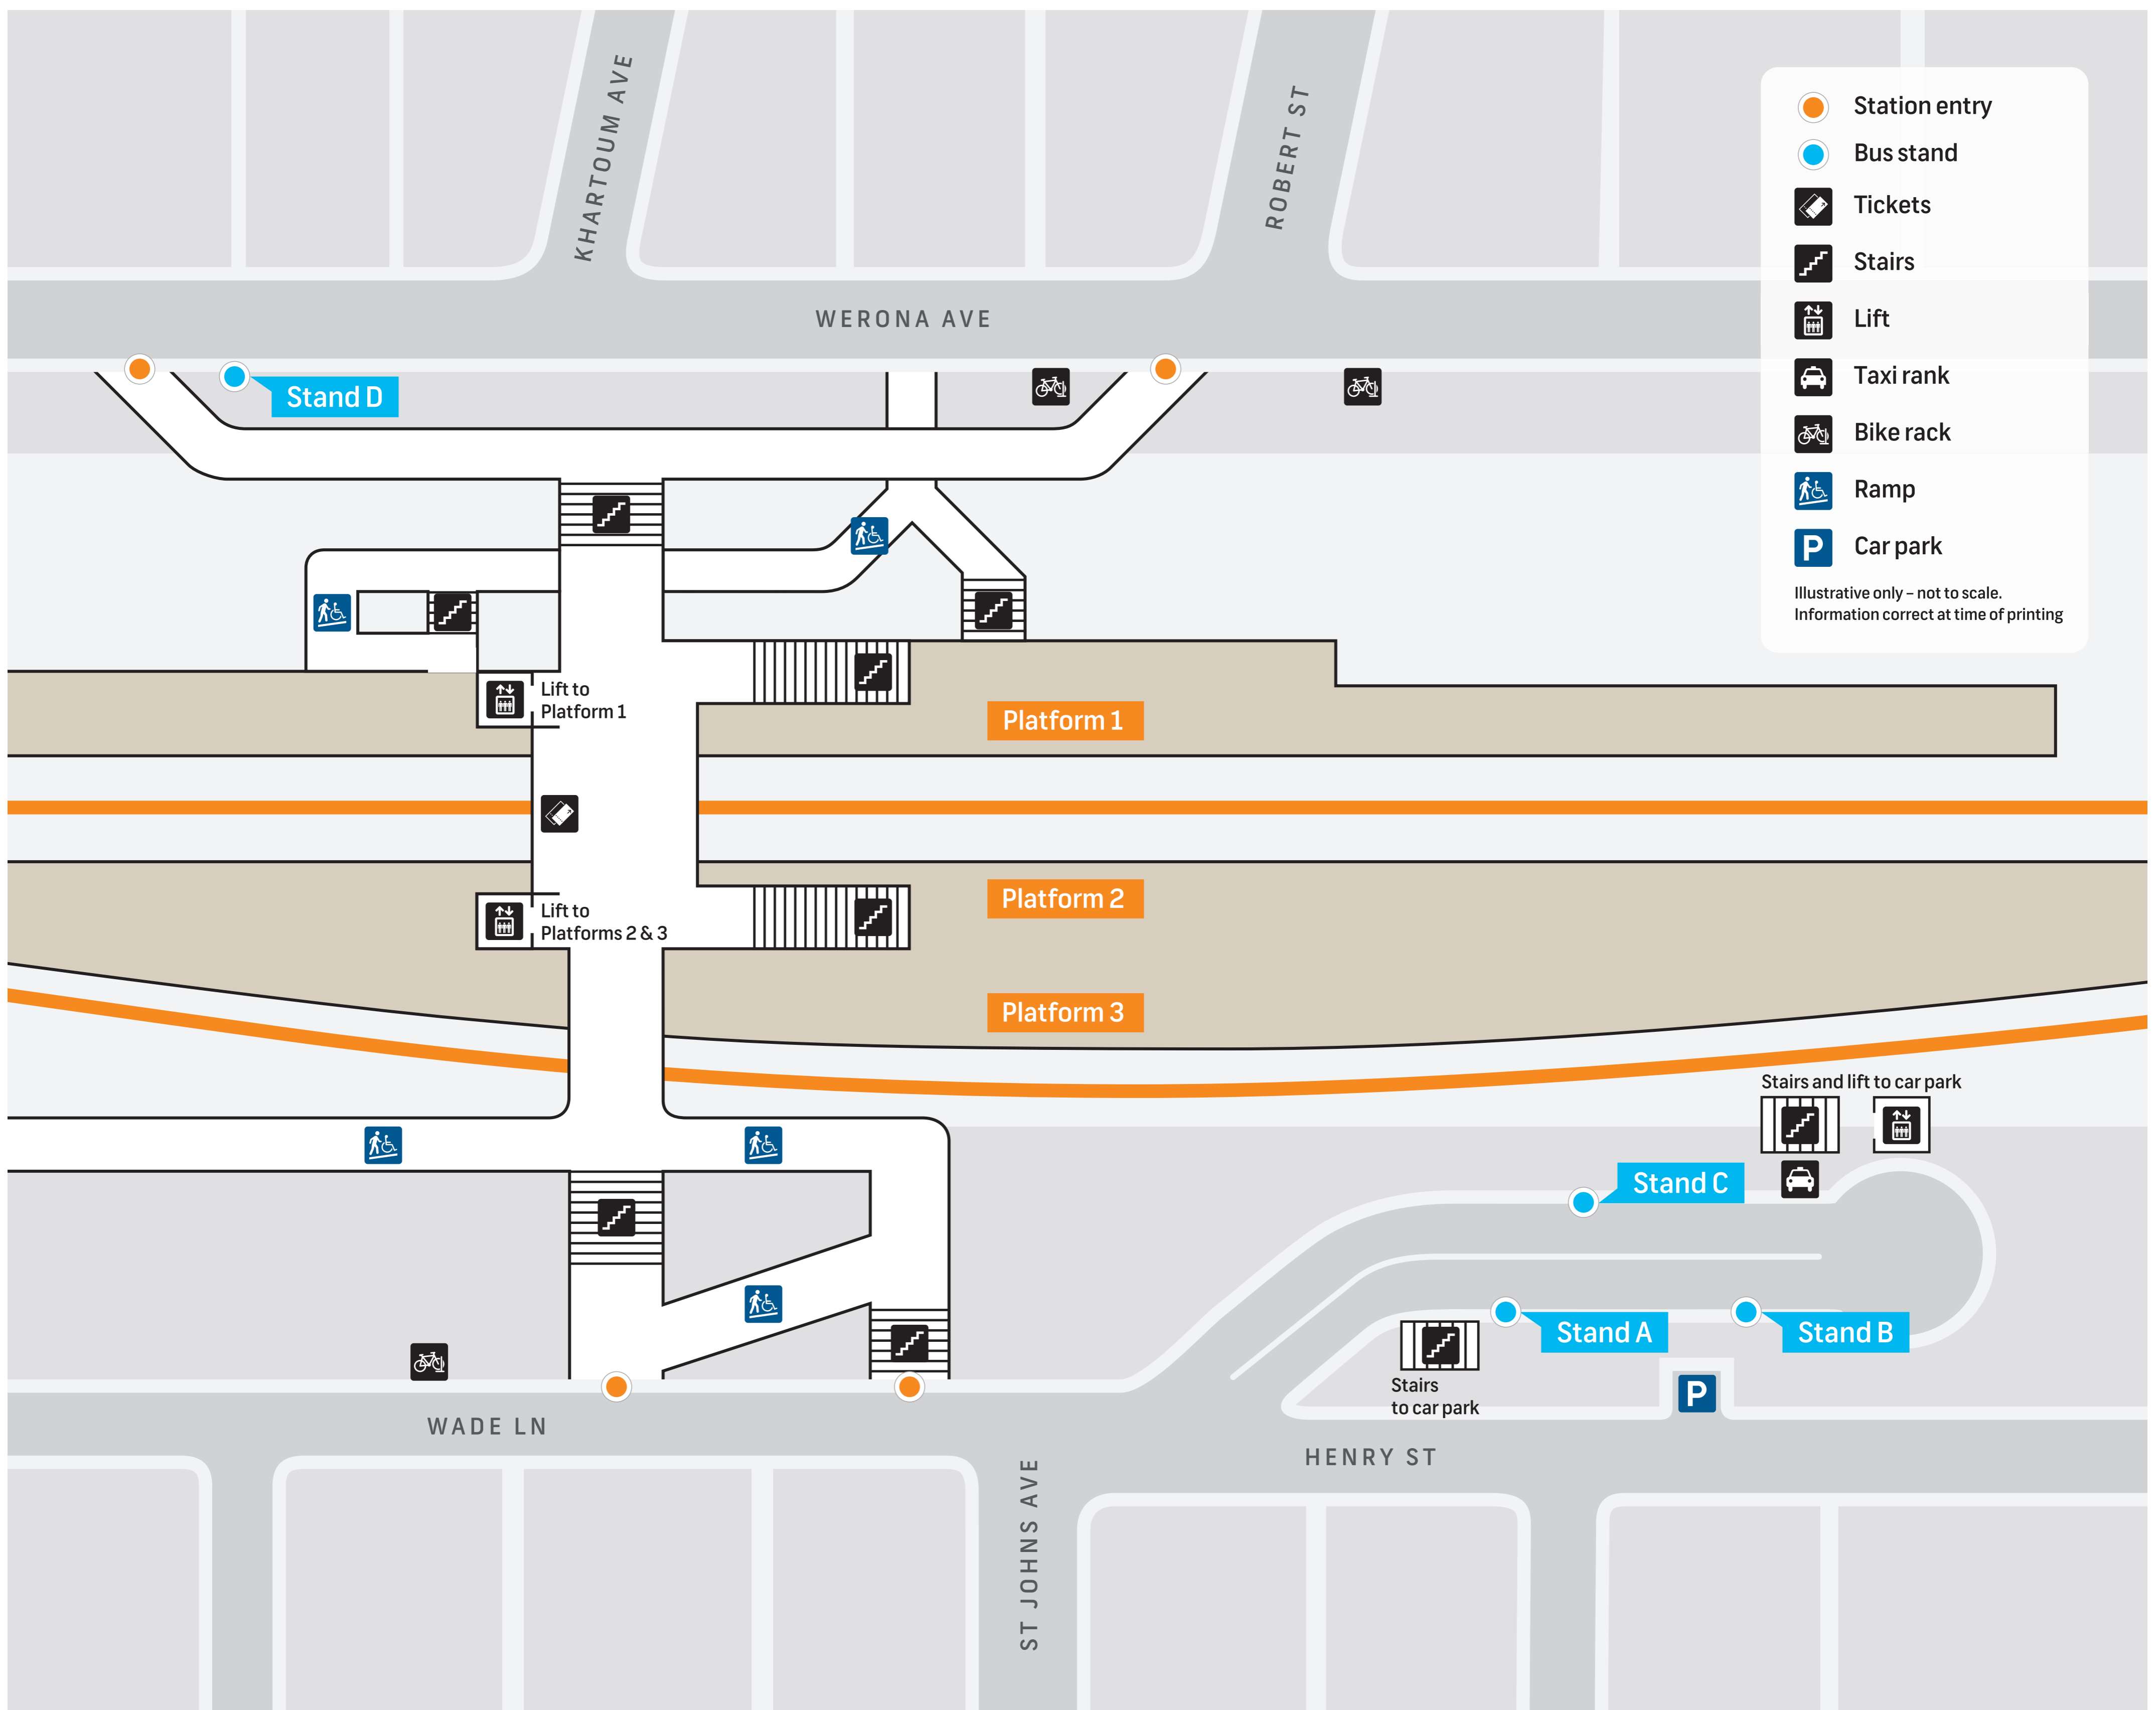

# Gordon Station Public Transport Map

-  Station entry
  -  Bus stand
  -  Tickets
  -  Stairs
  -  Lift
  -  Taxi rank
  -  Bike rack
  -  Ramp
  -  Car park
- Illustrative only – not to scale.  
Information correct at time of printing

**T** **T1** *North Shore, Northern & Western Line*  
 North Shore  
 Epping  
 Western  
 Richmond

**Central Coast**

**B**

**Stand A**  
 Stop no. 207248  
 195 St Ives Chase  
 195/6 St Ives Chase and Austlink  
 196 Mona Vale  
 197 Mona Vale

**Stand B**  
 Stop no. 207249  
 197 Macquarie University  
 560 West Pymble  
 562 Macquarie University

**Stand C**  
 Stop no. 207235  
 Arrivals only

**Stand D**  
 Stop no. 207217  
 582 St Ives

For more information  