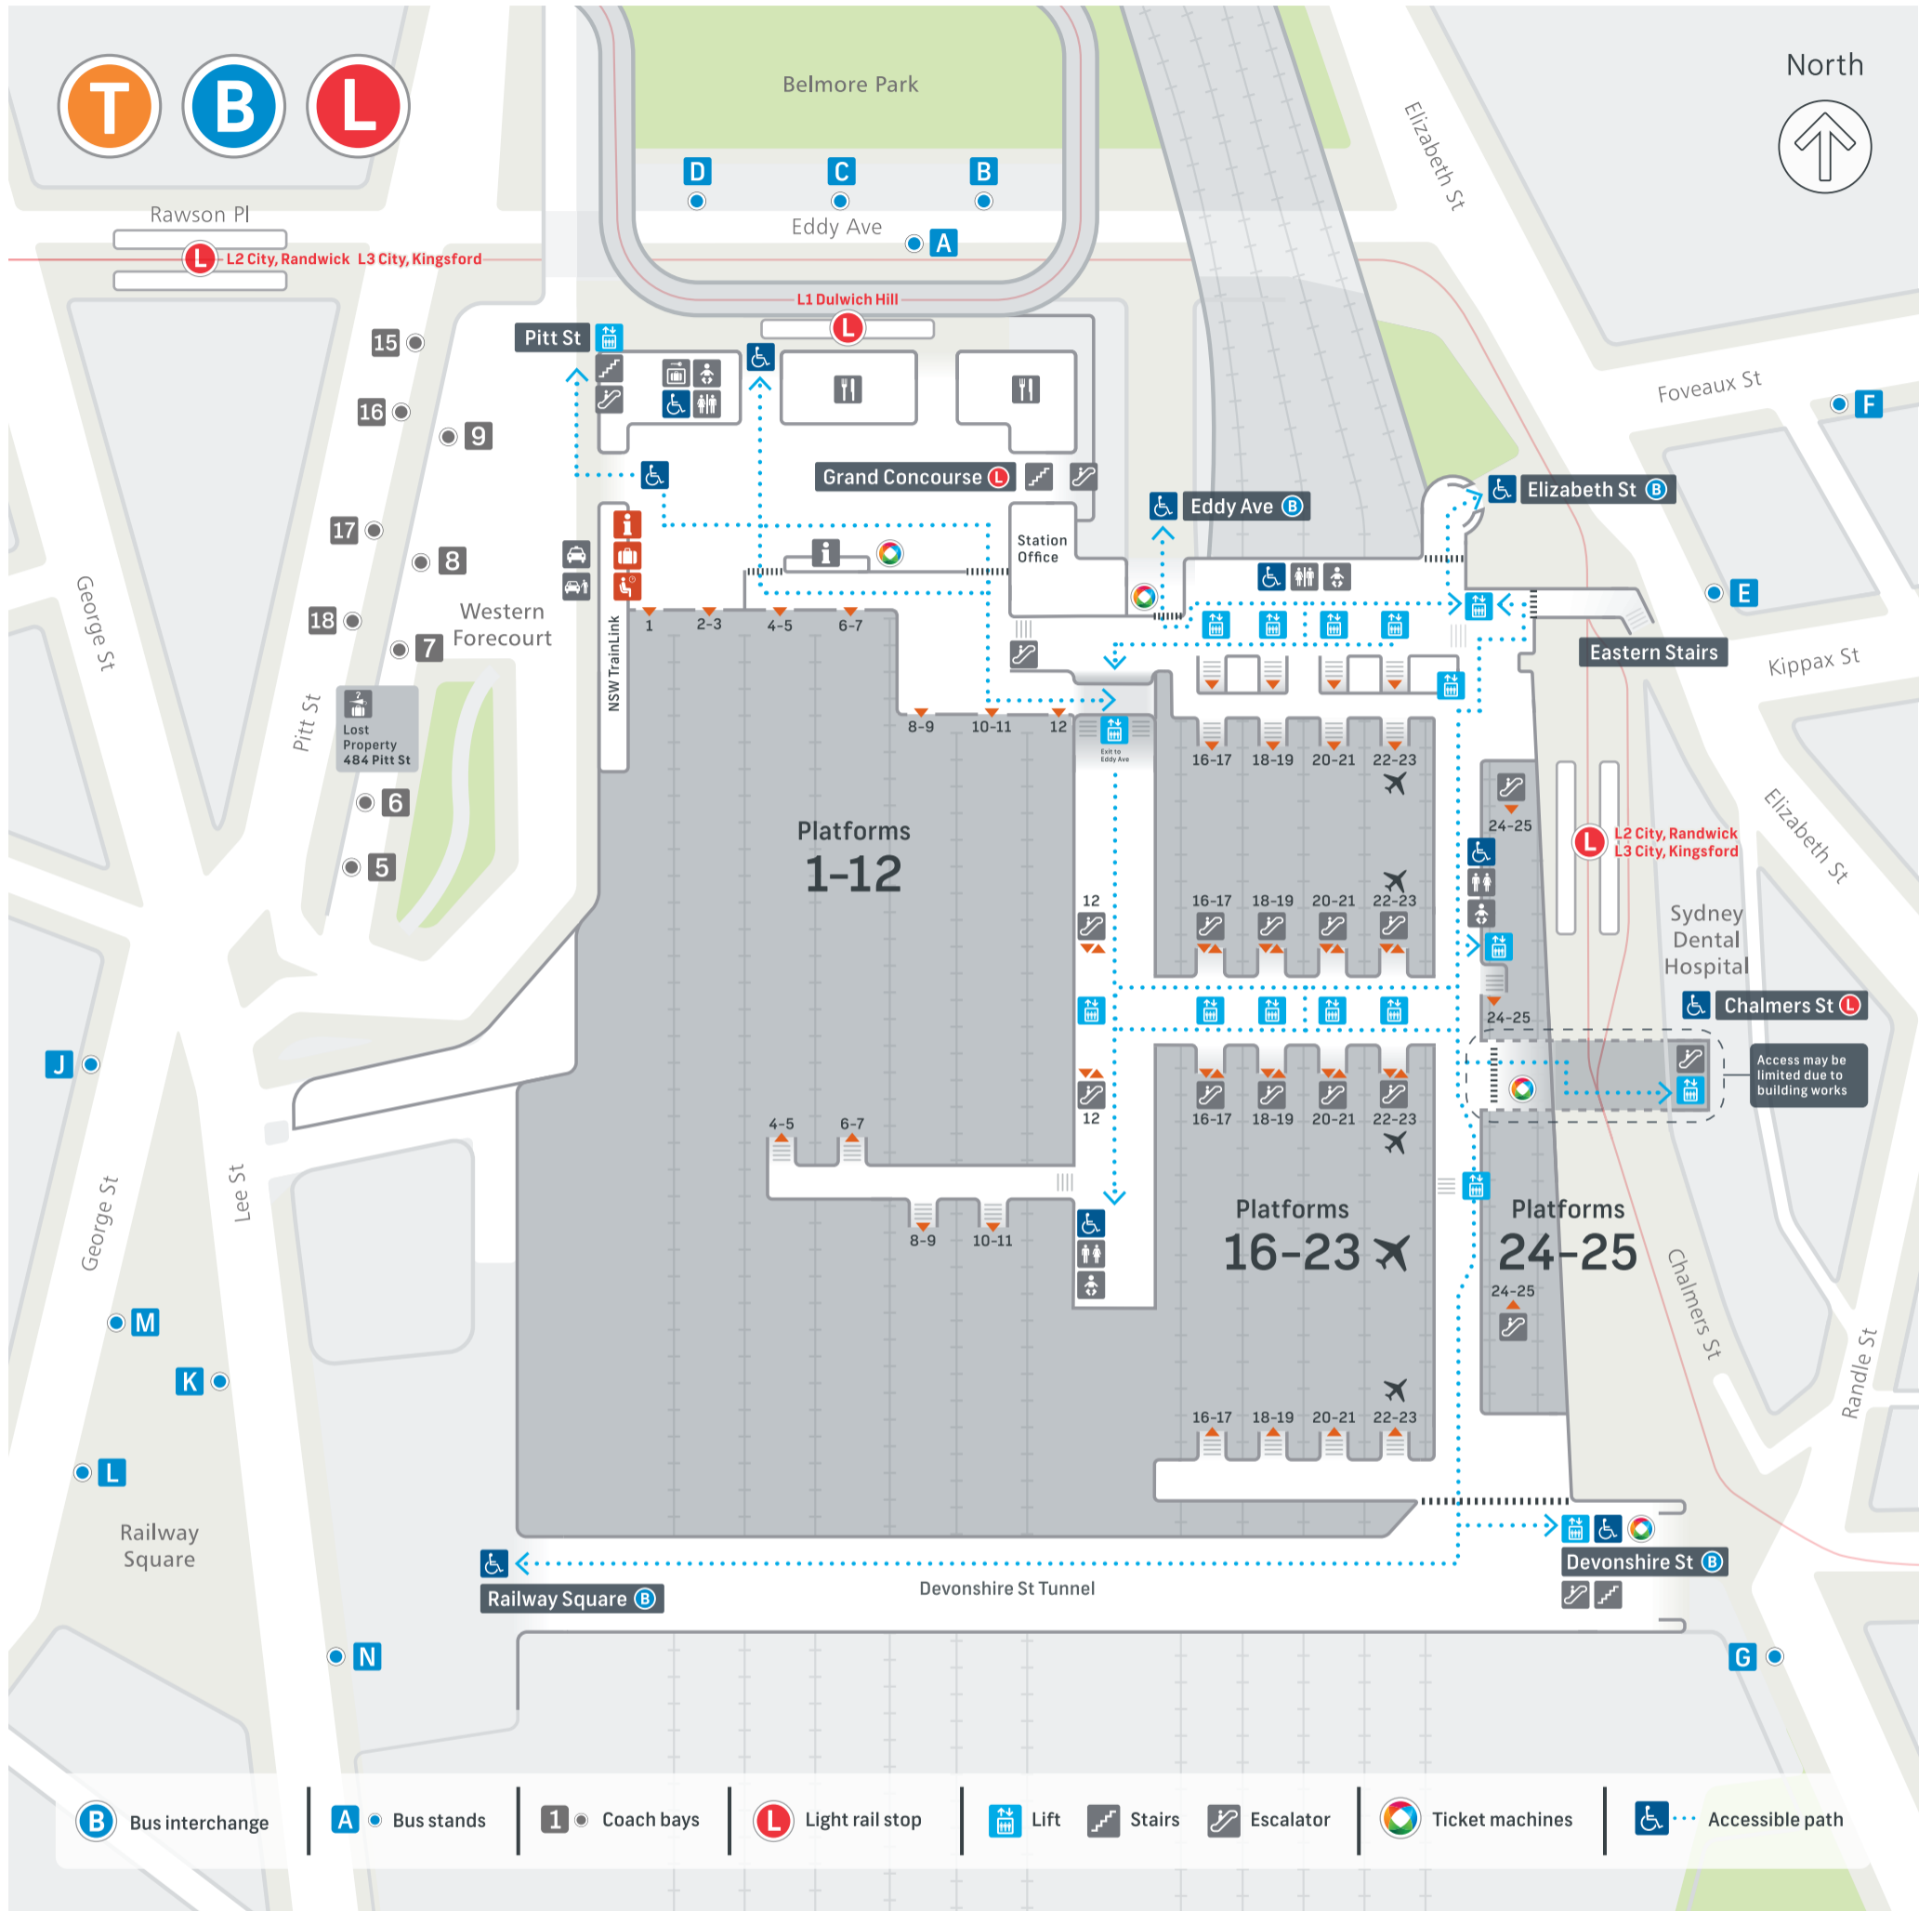

Welcome to Central

Grand Concourse

- Buses**
 - Railway Square Stands J-N
- Light Rail**
 - L1 Dulwich Hill
- Coach**
 - Bays 5-9
 - Bays 15-18 on Pitt St
- Food and drink**
- Kiss and ride bay**
- Lost Property**
 - 484 Pitt St
- Secure luggage storage**
- Taxi rank**
- Toilets**
- Transport Information**
 - Walk to Capitol Theatre
 - Walk to Chinatown
 - Walk to Paddy's Markets
- NSW TrainLink facilities**
- Regional Information**
- Luggage**
 - check-in and collection
- Waiting Room**
- Indian Pacific check in**
 - Wednesday only

Eddy Ave

- Buses**
 - Eddy Ave Stands A-D
- Walk to Belmore Park
- Walk to Capitol Theatre
- Walk to Chinatown
- Walk to Paddy's Markets

Elizabeth St

- Buses**
 - Elizabeth St Stands E-F
- Walk to Surry Hills
- Walk to Dental Hospital

Chalmers St

- Light Rail**
 - L2 City, Randwick
 - L3 City, Kingsford
- Walk to Surry Hills
- Walk to Dental Hospital

Devonshire St

- Buses**
 - Chalmers St Stand G
- Light Rail**
 - L2 City, Randwick
 - L3 City, Kingsford
- Walk to Devonshire St
- Walk to Prince Alfred Park Pool
- Walk to Surry Hills

Railway Square

- Buses**
 - Railway Square Stands J-N
- Walk to Broadway
- Walk to Department of Immigration
- Walk to Powerhouse Museum
- Walk to Registry of Births, Deaths and Marriages
- Walk to UTS
- Walk to TAFE NSW Ultimo