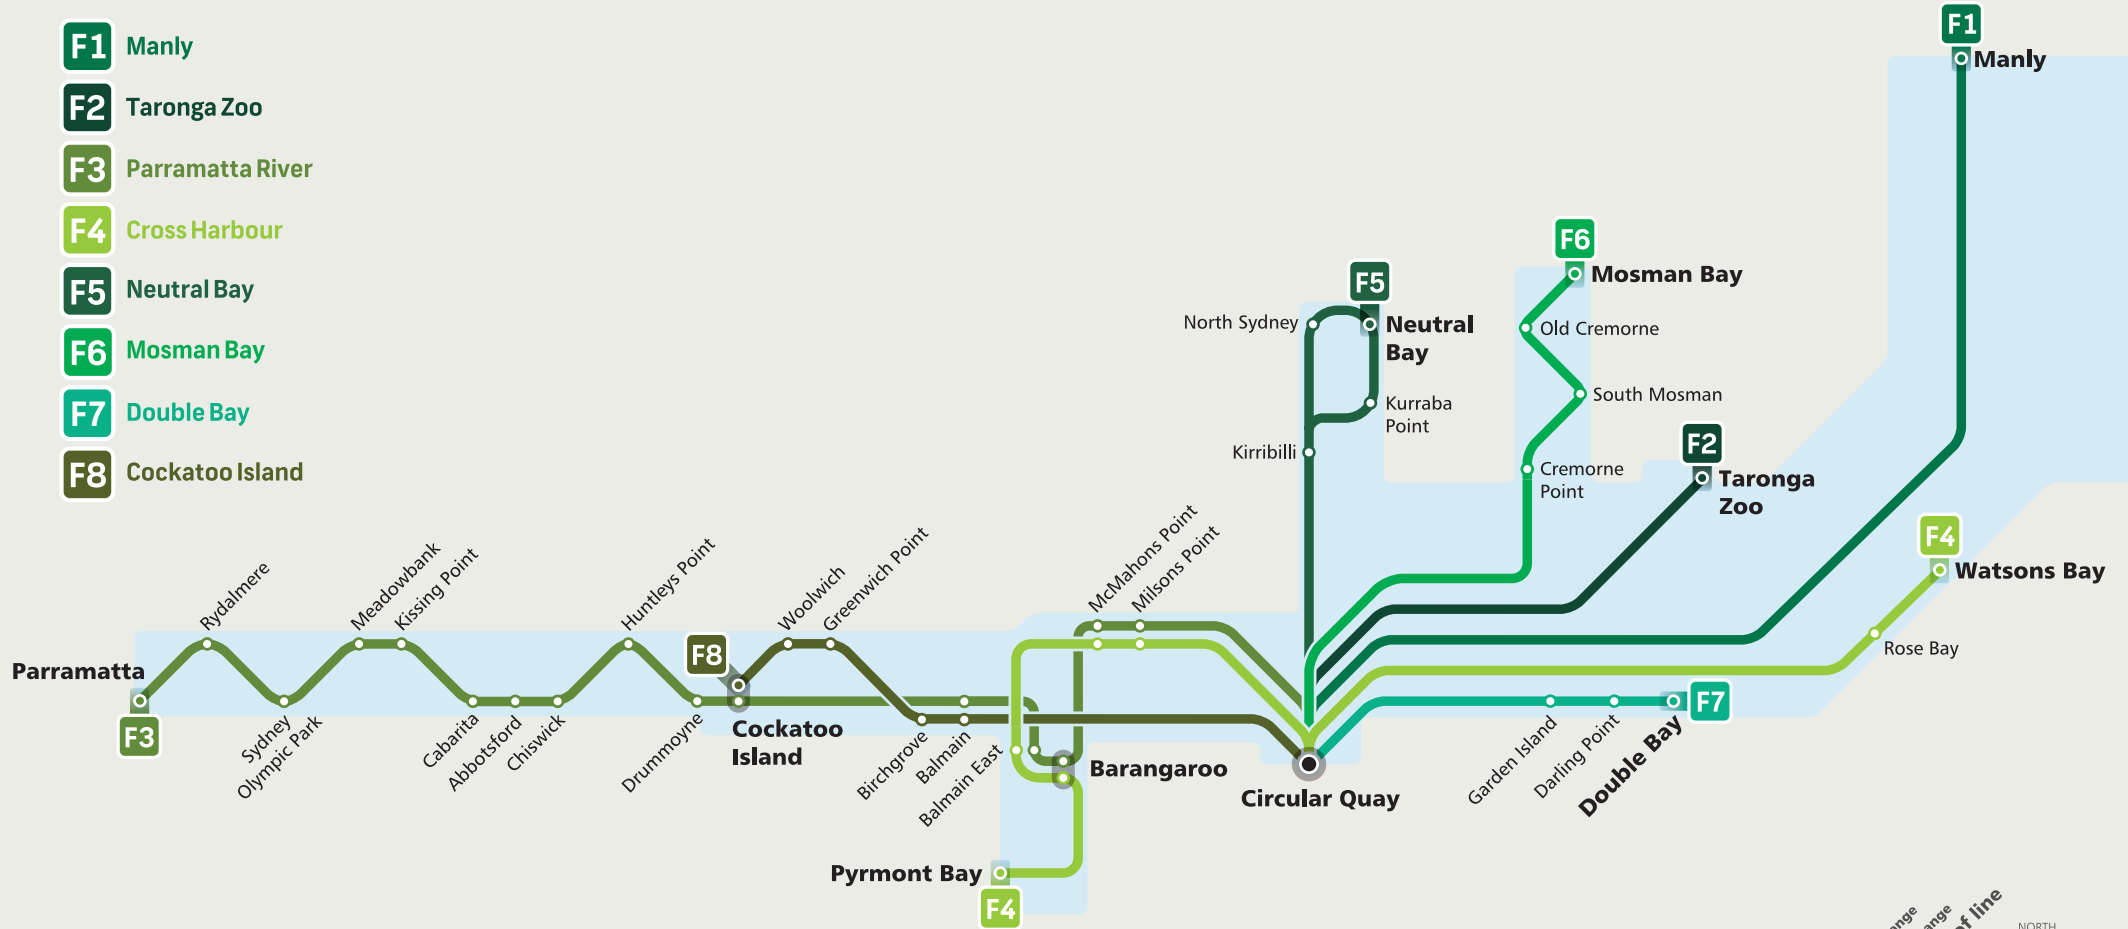

# Sydney Ferries Network

- F1** Manly
- F2** Taronga Zoo
- F3** Parramatta River
- F4** Cross Harbour
- F5** Neutral Bay
- F6** Mosman Bay
- F7** Double Bay
- F8** Cockatoo Island

Check timetables and trip planners for ferry services and connections