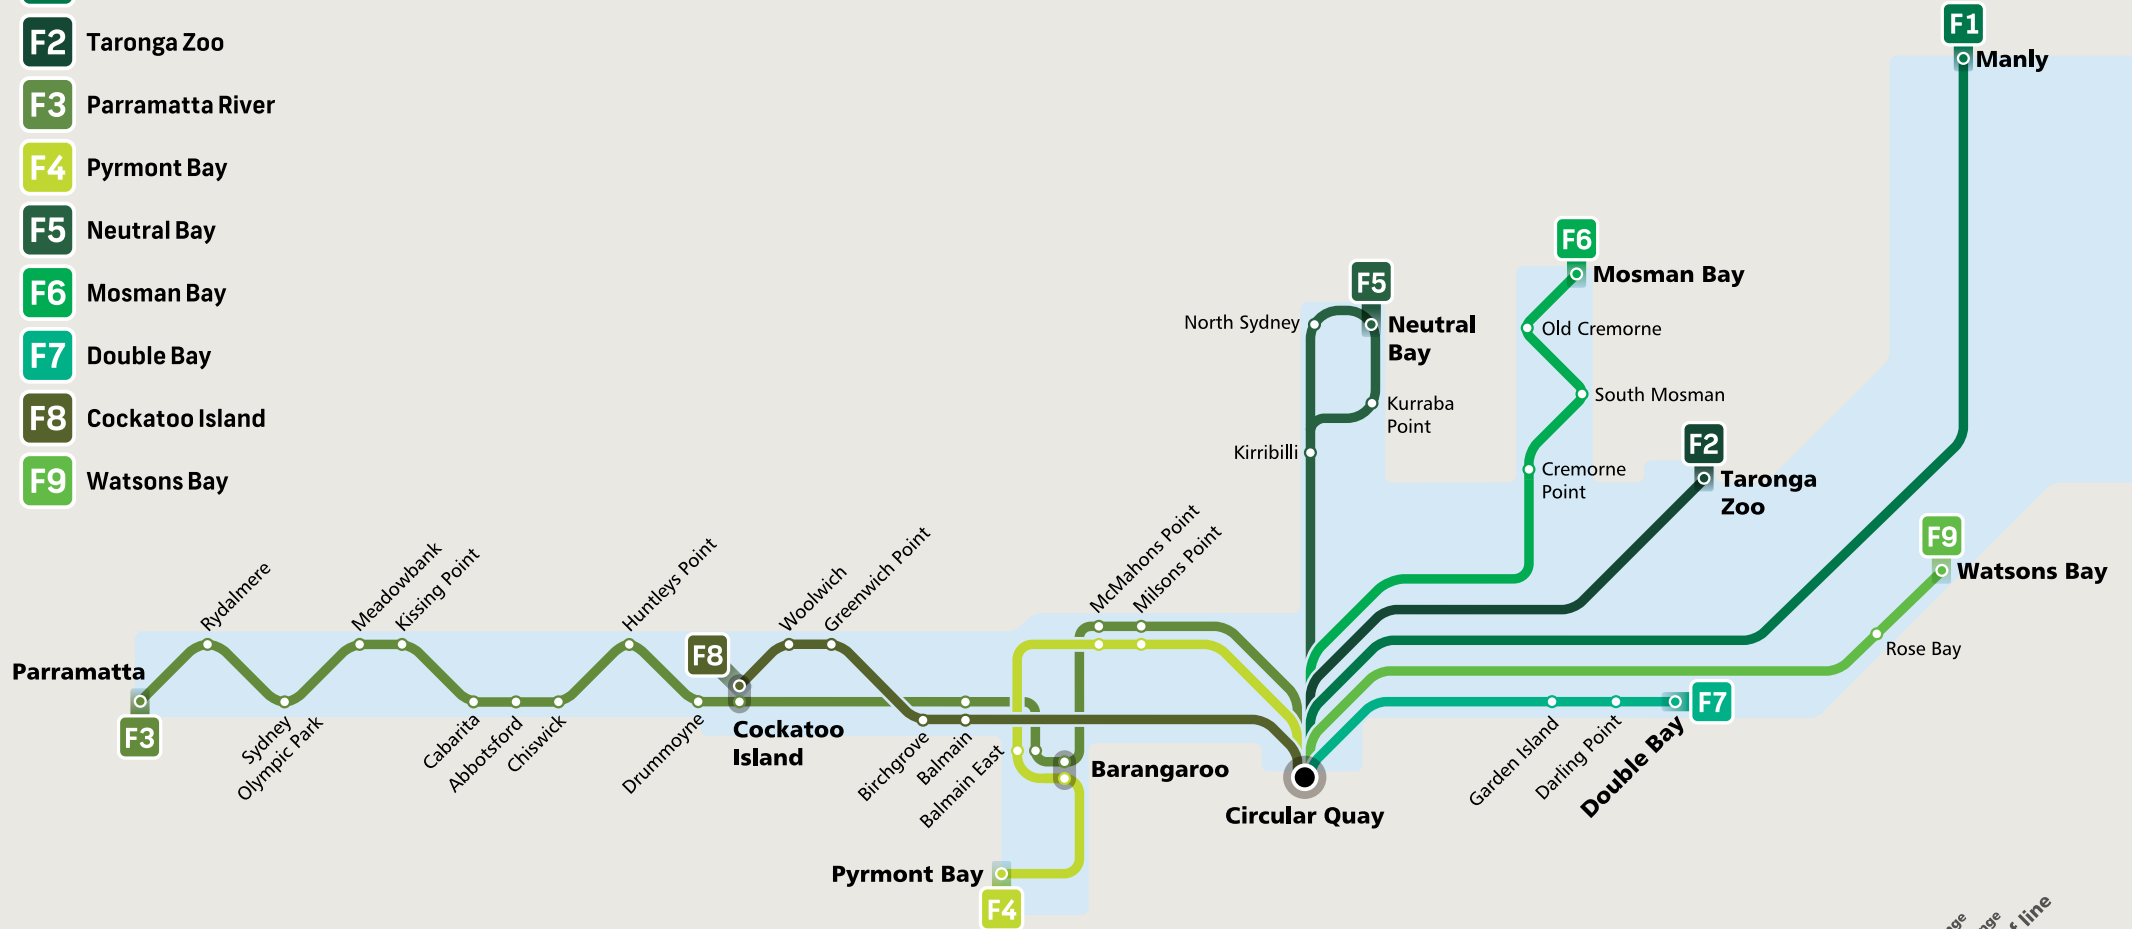

Sydney ferries network

F Ferries

- F1** Manly
- F2** Taronga Zoo
- F3** Parramatta River
- F4** Pyrmont Bay
- F5** Neutral Bay
- F6** Mosman Bay
- F7** Double Bay
- F8** Cockatoo Island
- F9** Watsons Bay

Check timetables and trip planners for ferry services and connections

Visit transportnsw.info