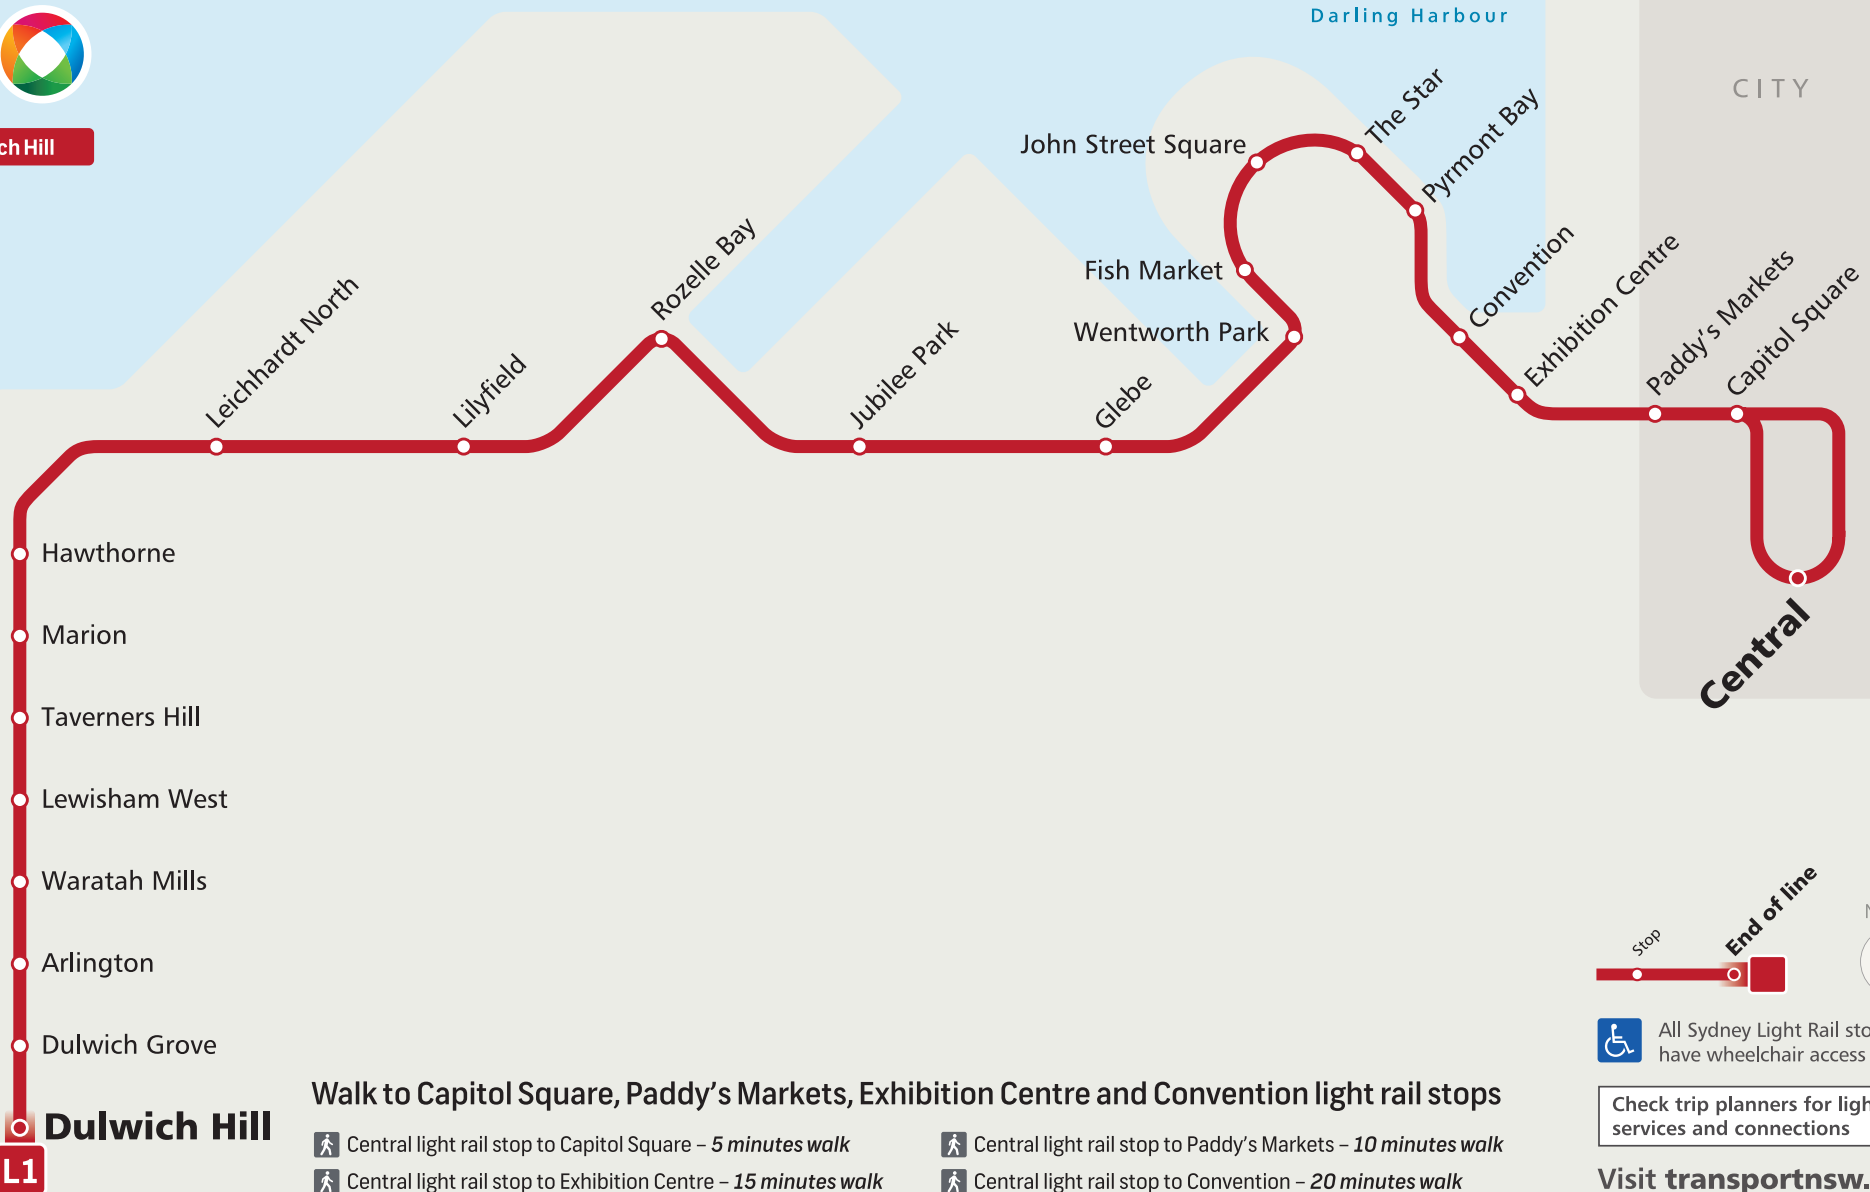

Light Rail Network

L1 Dulwich Hill

Walk to Capitol Square, Paddy's Markets, Exhibition Centre and Convention light rail stops

- Central light rail stop to Capitol Square – *5 minutes walk*
- Central light rail stop to Paddy's Markets – *10 minutes walk*
- Central light rail stop to Exhibition Centre – *15 minutes walk*
- Central light rail stop to Convention – *20 minutes walk*

All Sydney Light Rail stops have wheelchair access

Check trip planners for light rail services and connections

Visit transportnsw.info