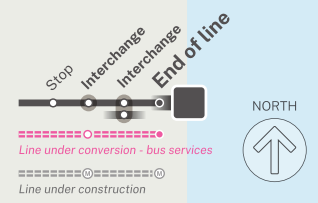

Sydney rail network

T Trains **M** Metro

Sydney train and metro lines

- | | | | | |
|--|--|--|--|--|
| T1 North Shore & Western Line
North Shore
Western
Richmond | T2 Leppington & Inner West Line
Leppington
Inner West
Leppington
City | T3 Liverpool & Inner West Line
Liverpool
City | T4 Eastern Suburbs & Illawarra Line
Eastern Suburbs
Illawarra
Cronulla | T5 Cumberland Line
Leppington
Richmond |
| T6 Lidcombe & Bankstown Line
Lidcombe
Bankstown | T7 Olympic Park Line
Olympic Park
Lidcombe | T8 Airport & South Line
Airport
South
City | T9 Northern Line
Northern
Gordon | M1 Metro North West & Bankstown Line
Sydenham
Tallawong |