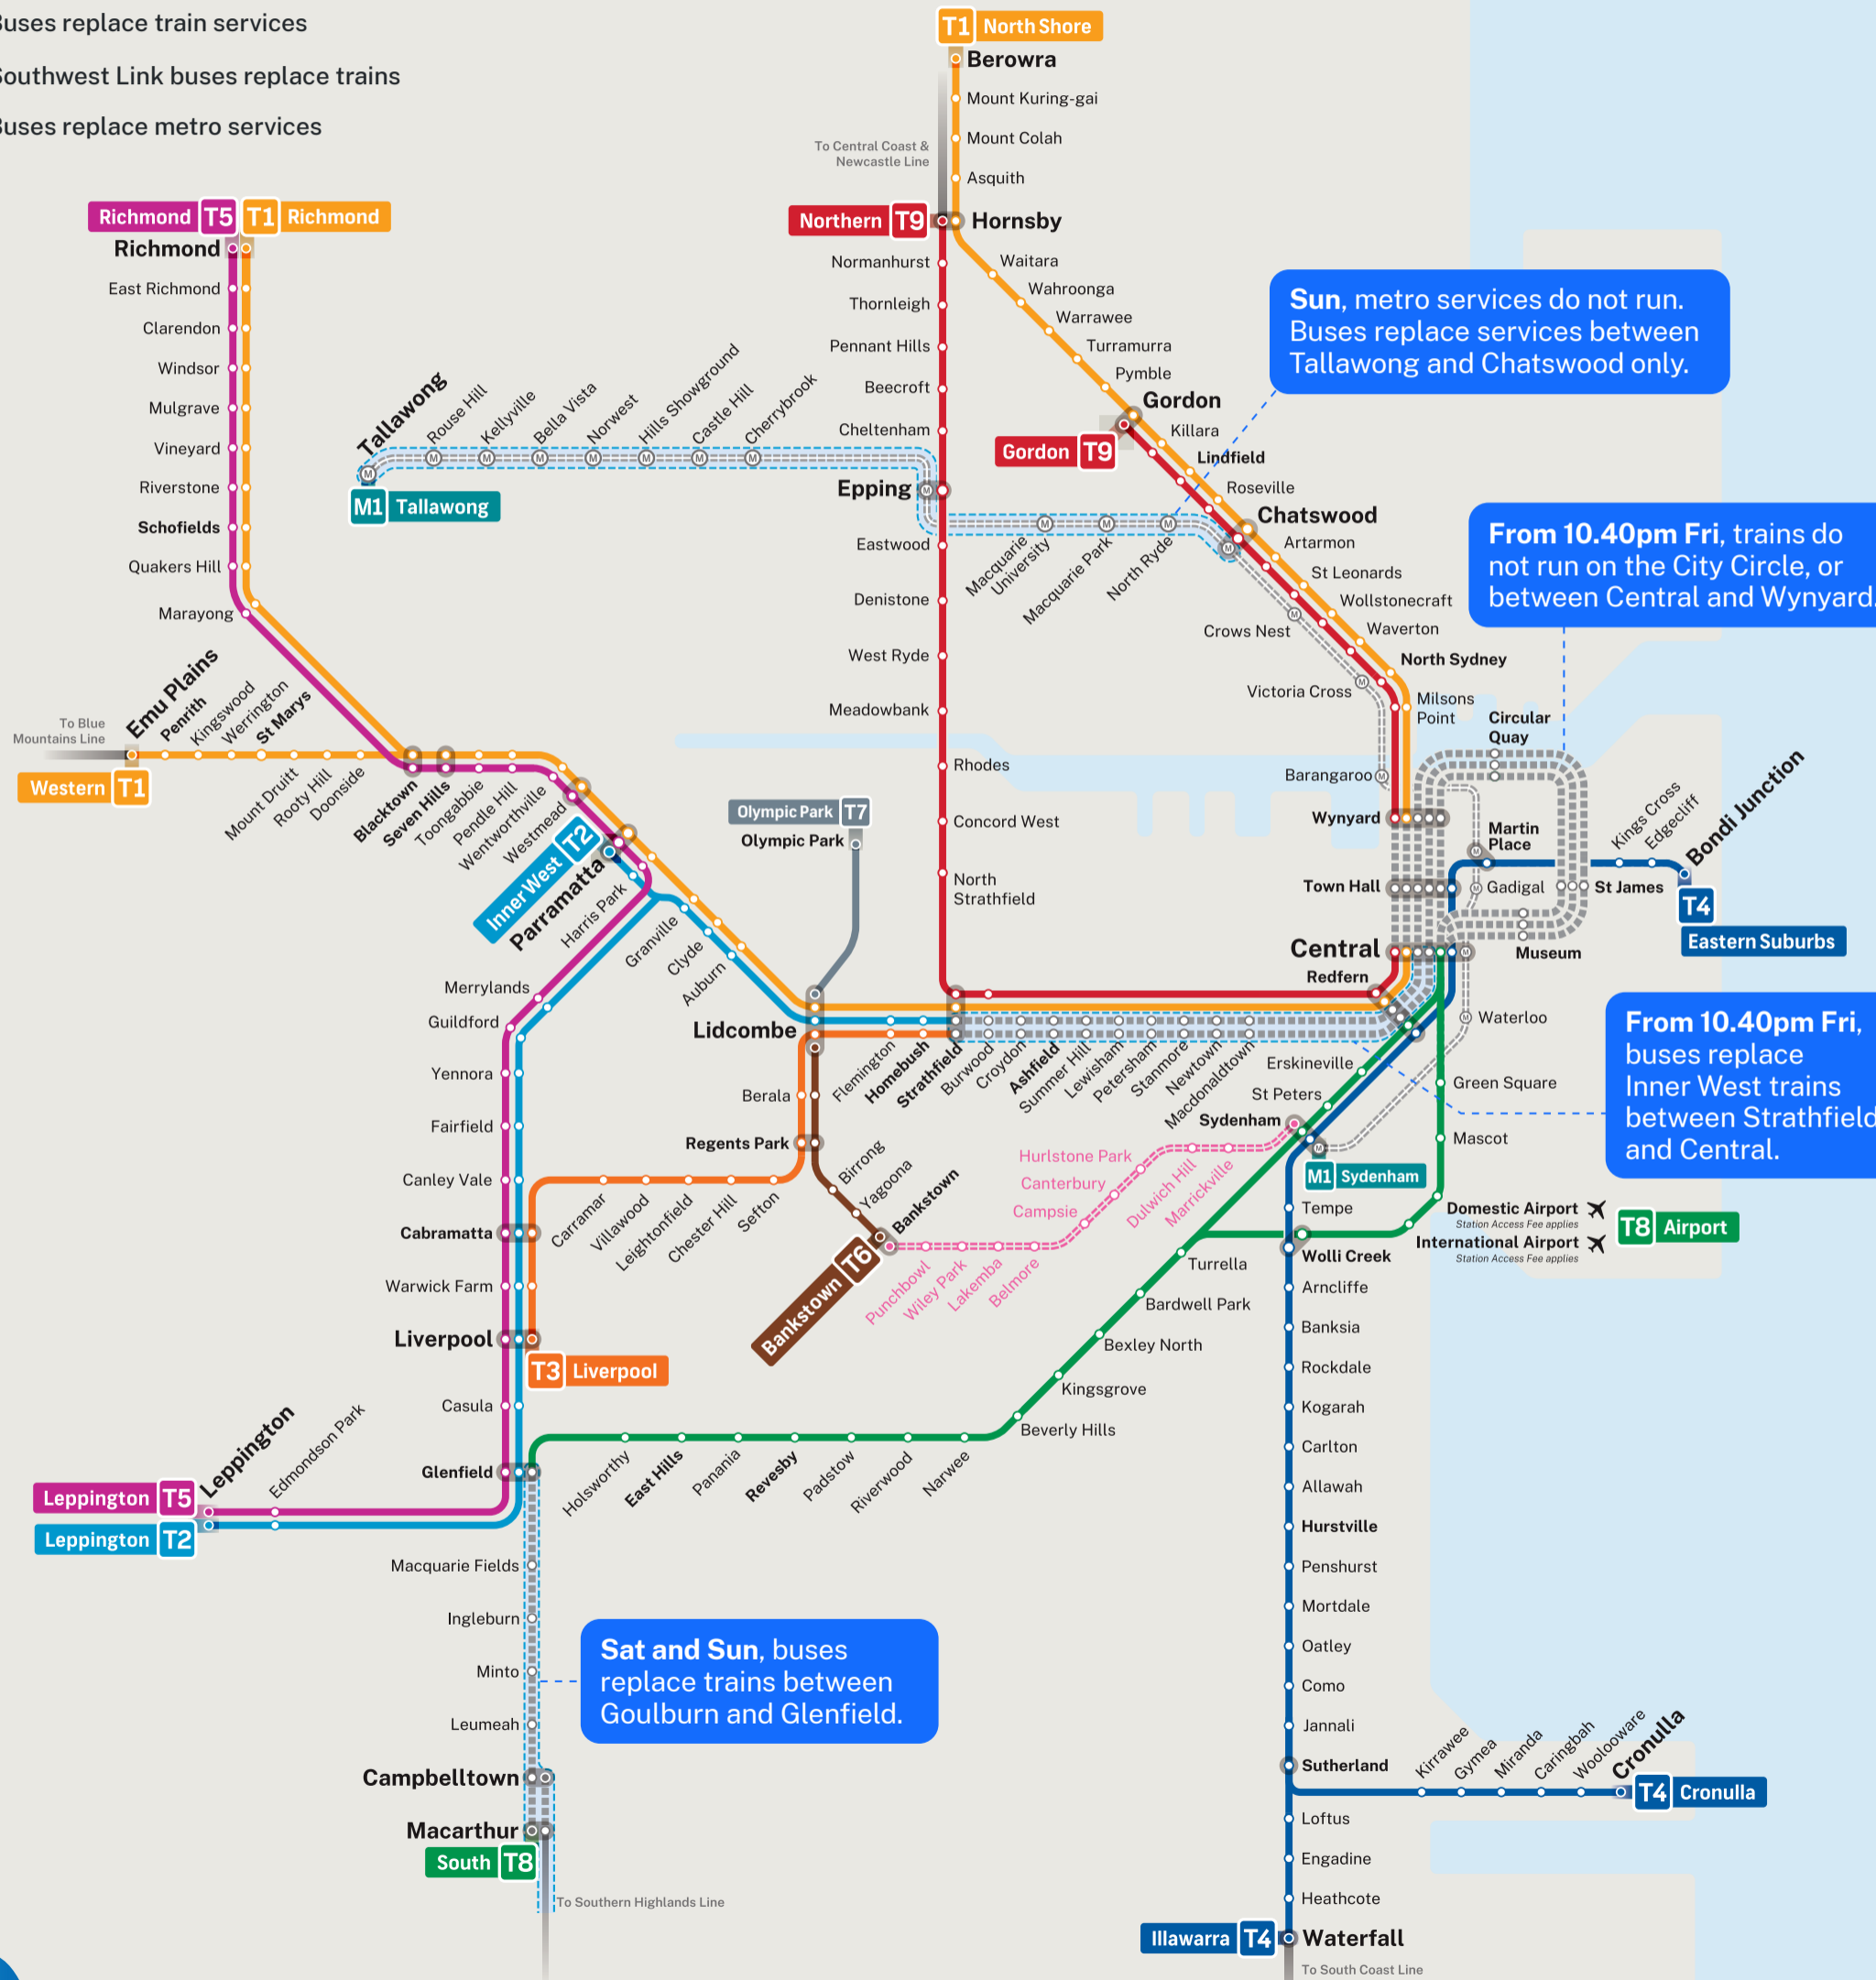

Weekend trackwork

Friday 10 – Sunday 12 July

Legend

- Buses replace train services
- Southwest Link buses replace trains
- Buses replace metro services

M1 Metro North West & Bankstown Line

Sun, metro services do not run. Buses replace services between Tallawong and Chatswood only.

City Circle

From 10.40pm Fri, trains do not run on the City Circle, or between Central and Wynyard. For travel around the City use T4 trains, light rail or local buses.

T1 North Shore Line

From 11pm Fri, trains run between Berowra and Wynyard only.

T2 Leppington & Inner West Line

From 10.40pm Fri, buses replace Inner West trains between Strathfield and Central.

T3 Liverpool & Inner West Line

From 10.40pm Fri, buses replace Inner West trains between Strathfield and Central.

T8 Airport & South Line

Sat and Sun, buses replace trains between Macarthur and Glenfield.

Hunter Line

From 10pm Sun, buses replace trains between Telarah and Newcastle Interchange.

Southern Highlands Line

Sat and Sun, buses replace trains between Goulburn and Glenfield.

- T1
- T2
- T3
- T4
- T5
- T6
- T8
- T9
- BMT
- SCO

Trains may run to a changed timetable and stopping pattern. You may need to change trains to continue your journey.