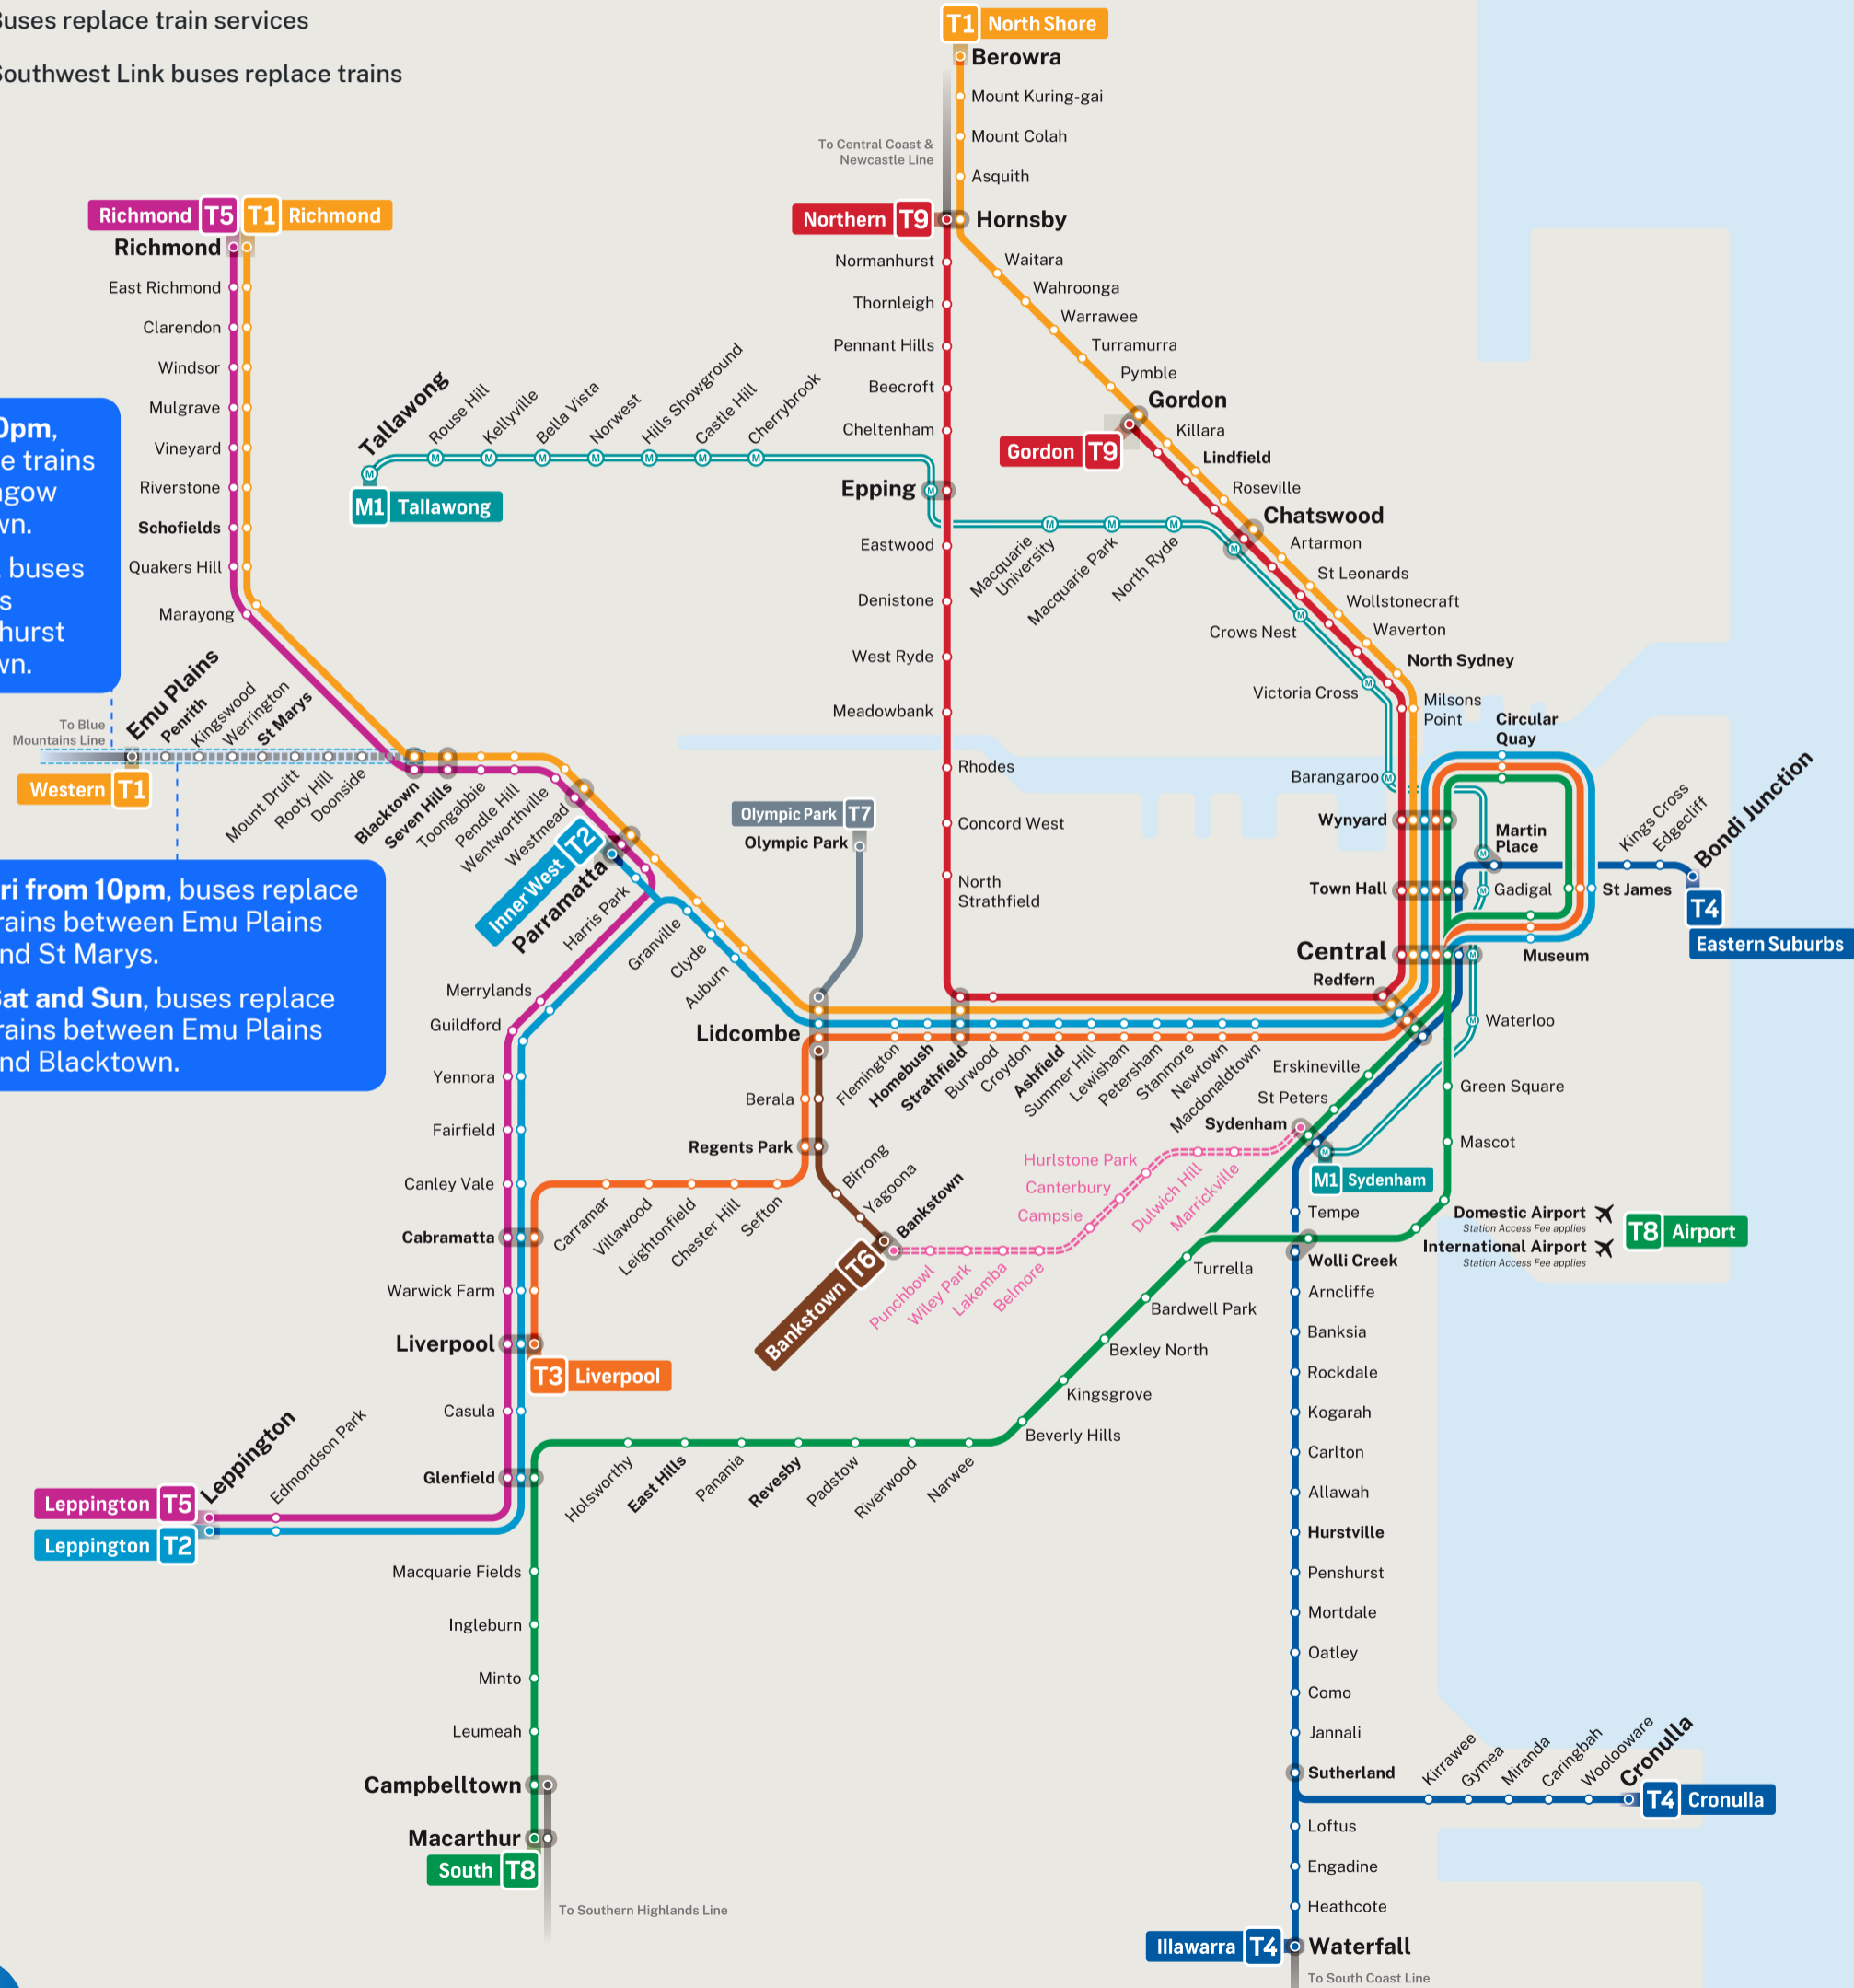

Weekend trackwork

Friday 29 – Sunday 31 May

Legend

-  Buses replace train services
-  Southwest Link buses replace trains

Fri from 8.50pm, buses replace trains between Lithgow and Blacktown.
Sat and Sun, buses replace trains between Bathurst and Blacktown.

Fri from 10pm, buses replace trains between Emu Plains and St Marys.
Sat and Sun, buses replace trains between Emu Plains and Blacktown.

T1 Western Line

Fri from 10pm, buses replace trains between Emu Plains and St Marys.
Sat and Sun, buses replace trains between Emu Plains and Blacktown.

T7 Olympic Park Line

Sat from 5am to 12pm, buses replace trains between Olympic Park and Lidcombe.

Blue Mountains Line

Fri from 8.50pm, buses replace trains between Lithgow and Blacktown.
Sat and Sun, buses replace trains between Bathurst and Blacktown.

- T1
- T3
- T4
- T6
- T7
- T8
- SCO

Trains may run to a changed timetable and stopping pattern. You may need to change trains to continue your journey.