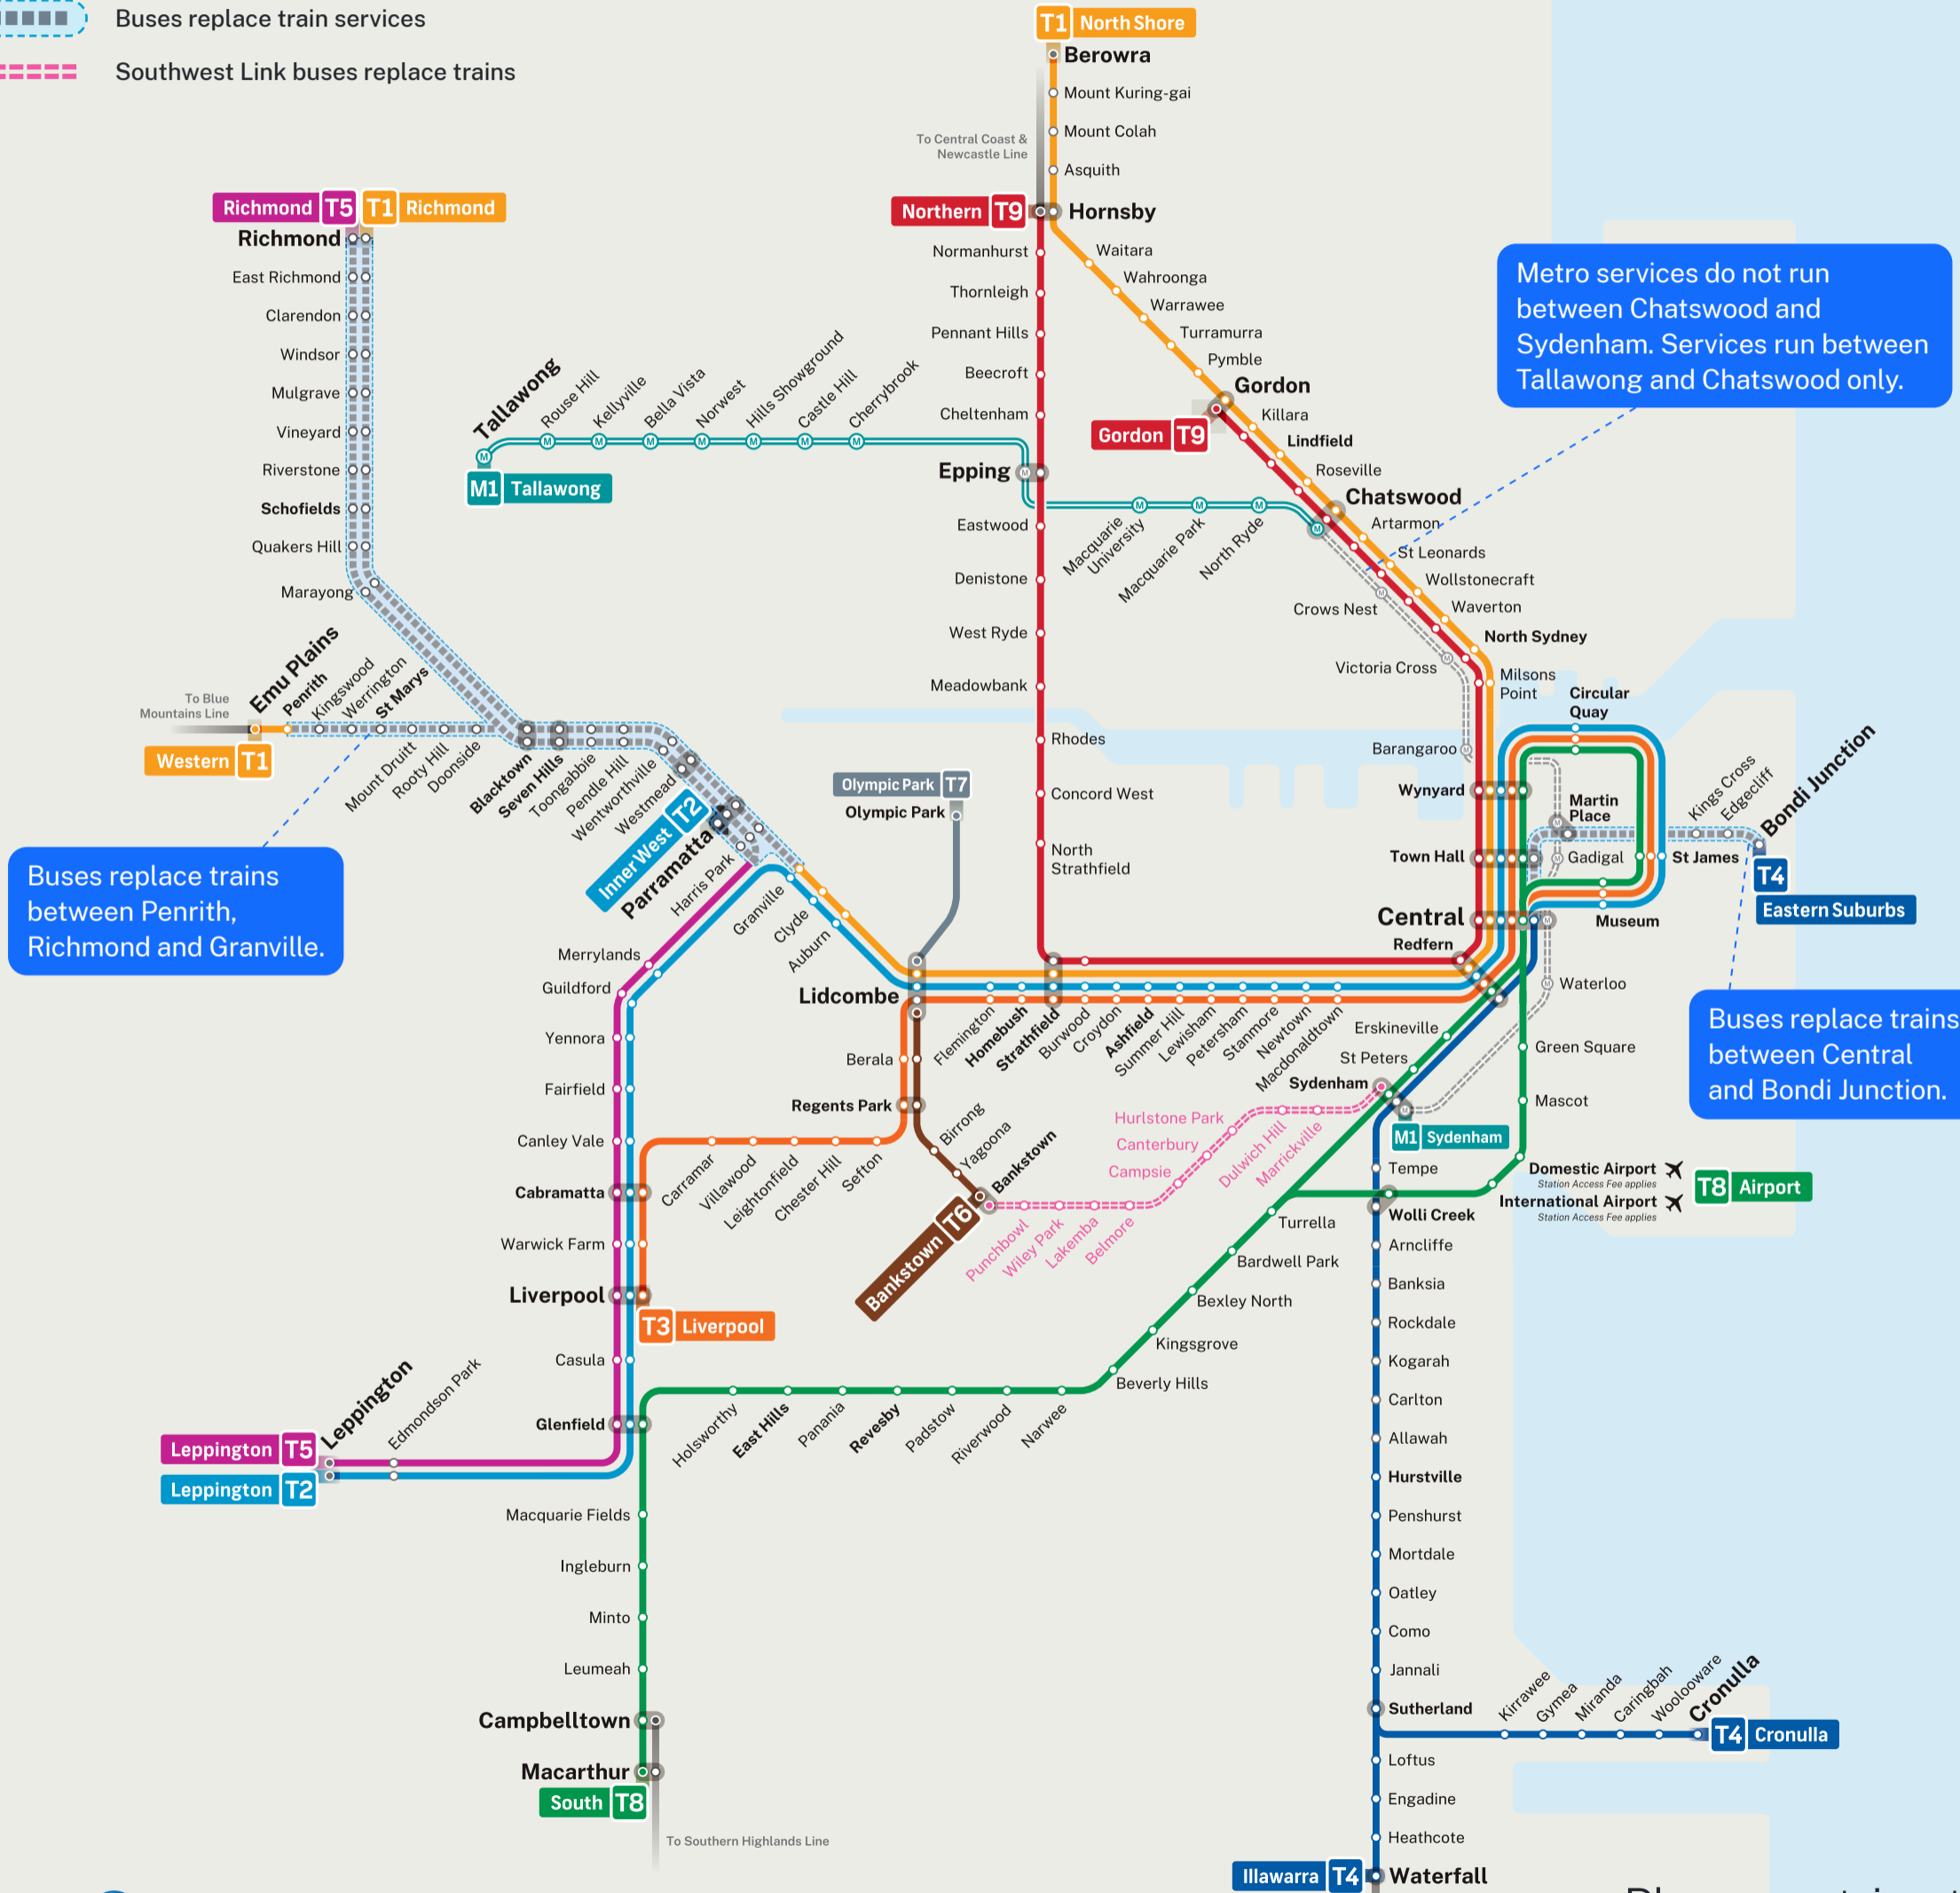

## Legend

-  Buses replace train services
-  Southwest Link buses replace trains

## M1 Metro North West & Bankstown Line

Metro services do not run between Chatswood and Sydenham. Services run between Tallawong and Chatswood only.

## T1 Western Line

Buses replace trains between Penrith, Richmond and Granville.

## T5 Cumberland Line

Buses replace trains between Richmond and Granville.